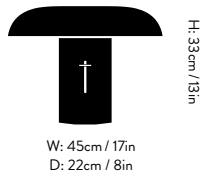

Montera^{JH42}

Jamie Hayon

2024

ENQUIRIES
info@contextgallery.com

Tel. 404. 477. 3301
Tel. 800. 886.0867

contextgallery.com

Product description

Table lamp

Environment

Indoor

Material

Painted aluminium with a brass dimmer

Production process

The base is formed through an extrusion process of aluminium while the shade is deepdrawn into the 3D shape.

Colours

Forest & Sky
Amber & Ruby

Dimensions

H: 33cm/13in, W: 45cm / 17in, D: 22cm / 8in

Packaging dimensions

H: 29cm / 11in, W: 50cm/19in, D: 27cm/10in

Colli quantity

1 pc

Weight

Product: 2.8 kg / Incl. packaging: 4.3 kg.

Voltage

220-240V - 50Hz.

Light source

2 x E14 max 40W. Bulbs not included.

Cord Length

200 cm 78.7 inch

Country of origin

PRC

Certifications

Cleaning Instructions

Clean with soft dry cloth. Always switch off the electricity supply before cleaning.

→ Stock item

Forest & Sky
Amber & Ruby