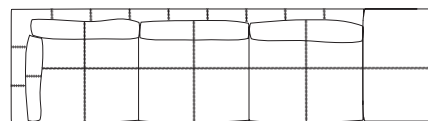

STITCHPATTERN LEATHER
EXTRA SEAMS LEATHER
RANCHO L40