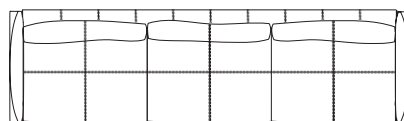

STITCHPATTERN LEATHER
EXTRA SEAMS LEATHER
RANCHO L40