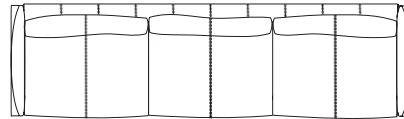

STANDARD
STITCHPATTERN LEATHER