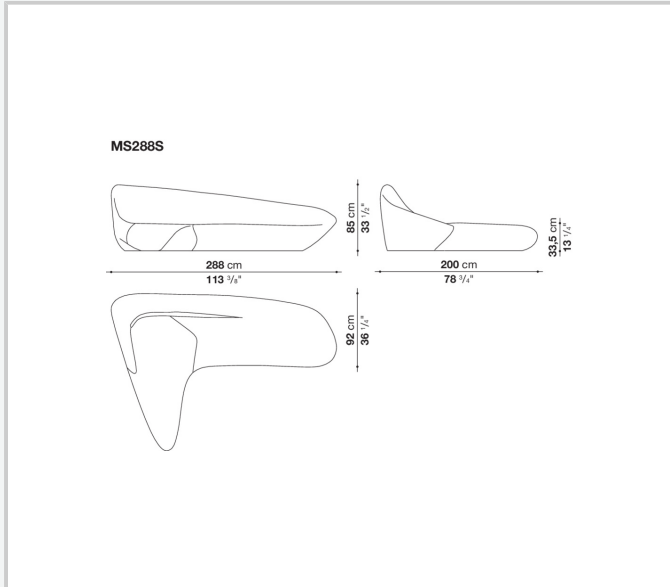

Technical drawings

CONTEXT

ENQUIRIES
info@contextgallery.com

Tel. 404. 477. 3301
Tel. 800. 886.0867