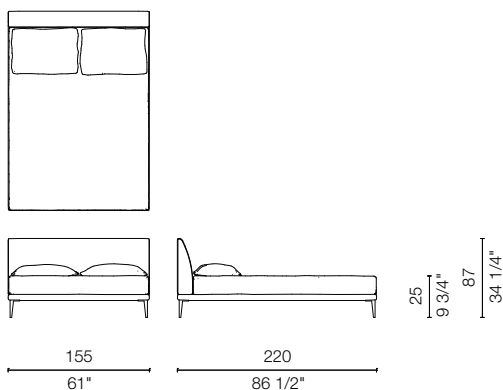

Polish natural aluminium

Feet:

Adjustable central feet in black varnished metal

Cover:

Removable in fabric, leather G, leather G2

Dimensions

NB_152 American Queen

NB_193 American King