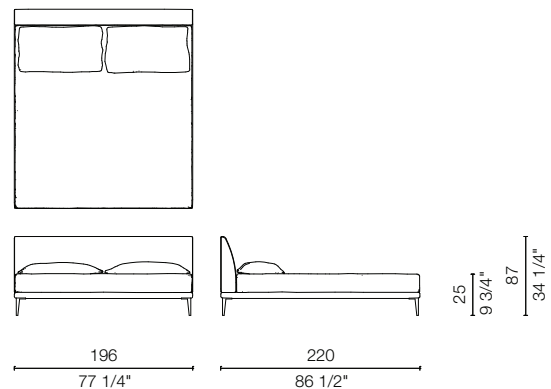

Polish natural aluminium

Feet:

Adjustable central feet in black varnished metal

Cover:

Removable in fabric, leather G, leather G2

Dimensions

NB_152 American Queen

NB_193 American King