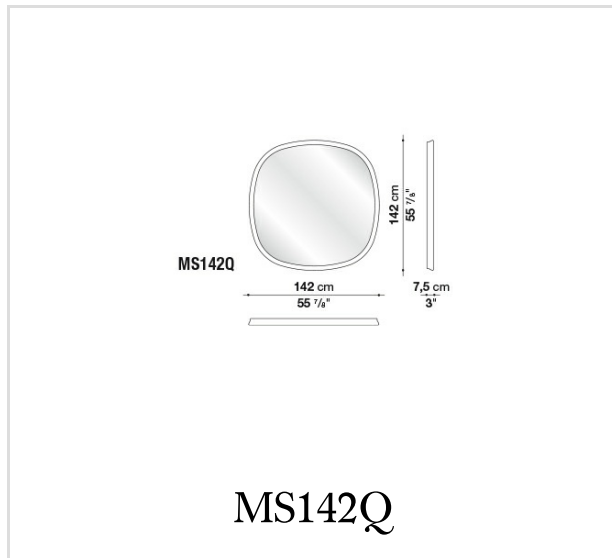

Technical drawings

B&B Italia reserves the right to make technological and aesthetic improvements to its models, including changes to the sizes and materials, without notice. The technical drawings do not define the details of the product. The measurements shown are indicative and may undergo changes. In particular, the dimensions relevant to the padded parts are subject to usage tolerances over time caused by the normal adjustment of the padding. For the specific information, please contact the dealer closest to you.