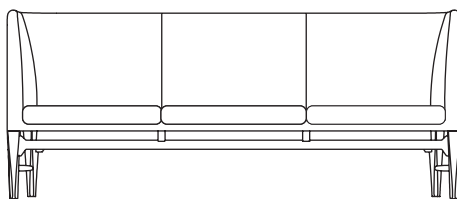

82cm / 32.3in

200cm / 78.7in
Seat height: 44cm / 17.3in

82cm / 32.3in

62cm / 24.4in

Product category	Sofa
Production Process	The Mayor sofa is hand built by skilled craftsmen. The base of the sofa is made of solid oak and a true statement of handcraft and traditional woodworks. The frame is build of solid beech with elastic belts and CMHR foam. Upholstery available in fabric or leather.
Environment	Indoor
Material	Solid oak base (white oiled oak, smoked oiled oak or black stained oak), internal solid wood frame, elastic belts, CMHR foam, fabric or leather upholstery.
Dimensions (cm/in)	H: 82cm/32.3in, D: 62cm/24.4in, L: 200cm/78.7in. Seating height: 44cm/17.3in.
Weight (kg)	45kg
Colours	The wooden base comes in: White oiled oak, Smoked oiled oak, Black stained oak (RAL 9005)
In-stock version	Hallingdal 65 130 with white oiled oak base
COM - Material Consumption	Fabric usage; 6.5 meters based on 140cm roll. Leather usage; 11 square meters. COM must be approved by &tradition to ensure suitability for upholstery.
Strength, Durability and Safety Testing	The Mayor sofa is tested for strength, durability and safety according to EN 15373 Level 2 - General contract use.
Cleaning Instructions	Please download our Material Cleaning Instructions through www.andtradition.com
Package Dimensions (cm/in)	H: 205cm/80.7in, W: 85.5cm/33.7in, D: 65cm/25.6in.