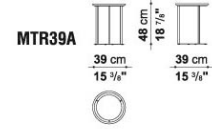

MERA

TECHNICAL DRAWINGS

MTL

MTR39A