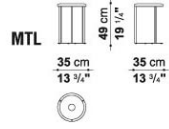

MERA

TECHNICAL DRAWINGS

MTL

MTR39A