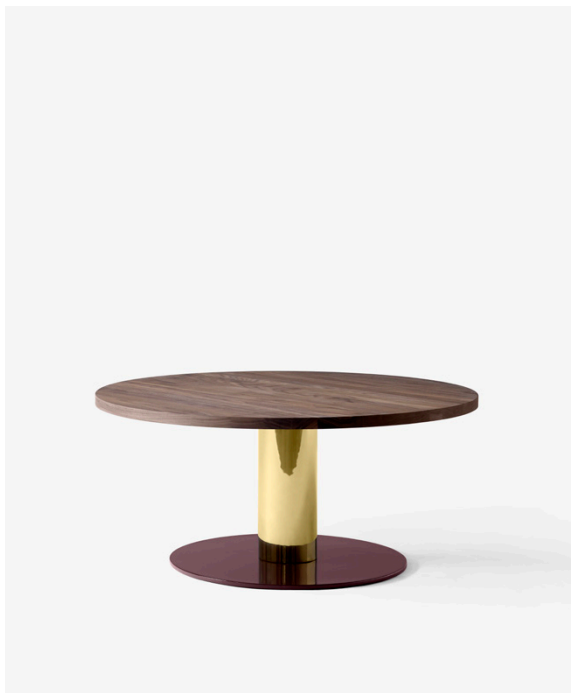

# MEZCLA JH20 & JH21

BY JAIME HAYON  
2018

40cm / 15.7in

JH20: Ø: 80cm / 31.5in

120cm / 47.2in

40cm / 15.7in

JH21: 90cm / 35.5in

|                                   |   |
|-----------------------------------|---|
| <b>Category</b>                   | Lounge table  |
| <b>Production process</b>         | The table top is made from solid wood or marble.<br>The base is made from electro plated and powder coated steel.   |
| <b>Environment</b>                | Indoor  |
| <b>Material</b>                   | Marble or solid wood with electro plated and powder coated steel  |
| <b>Dimensions (cm/in)</b>         | JH20: H: 40cm/15.7in, Ø: 80cm/31.5in<br>JH21: H: 40cm/15.7in, B: 120cm/47.2in, D: 90cm/35.5in   |
| <b>Weight (kg)</b>                | JH20:<br>Marble top: 64kg<br>Wood top: 43kg<br>JH21:<br>Marble top: 113kg<br>Wood top: 49kg   |
| <b>Colours</b>                    | Oiled walnut with brass & burgundy,<br>Honed Nero Marquina with brass & burgundy,<br>White oiled oak with chrome & clay,<br>Honed Travertine with chrome & clay   |
| <b>Gliders</b>                    | The tables are supplied with felt gliders as standard.  |
| <b>Cleaning instructions</b>      | Please download our material Care & Cleaning Instructions through <a href="http://www.andtradition.com">www.andtradition.com</a>  |
| <b>Package dimensions (cm/in)</b> | JH20:<br>Table top: H: 88cm/34.6in B: 88cm/34.6in D: 9cm/3.5in<br>Top support: H: 60cm/23.6in B: 60cm/23.6in D: 5cm/1.9in<br>Column: H: 42cm/16.5in B: 19cm/7.4in D: 19cm/7.4in<br>Base: H: 60cm/23.6in B: 60cm/23.6in D: 5cm/1.9in<br>JH21:<br>Table top: H: 128cm/50.4in B: 98cm/38.6in D: 9cm/3.5in<br>Top support: H: 60cm/23.6in B: 60cm/23.6in D: 5cm/1.9in<br>Column: H: 42cm/16.5in B: 19cm/7.4in D: 19cm/7.4in<br>Base: H: 60cm/23.6in B: 60cm/23.6in D: 5cm/1.9in |