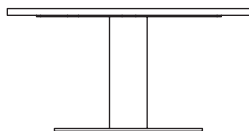

# MEZCLA JH20 & JH21

BY JAIME HAYON

2018

40cm / 15.7in

JH20: Ø: 80cm / 31.5in

120cm / 47.2in

40cm / 15.7in

JH21: 90cm / 35.5in

<b>Category</b>	Lounge table
<b>Production process</b>	The table top is made from solid wood or marble. The base is made from electro plated and powder coated steel.
<b>Environment</b>	Indoor
<b>Material</b>	Marble or solid wood with electro plated and powder coated steel
<b>Dimensions (cm/in)</b>	JH20: H: 40cm/15.7in, Ø: 80cm/31.5in JH21: H: 40cm/15.7in, B: 120cm/47.2in, D: 90cm/35.5in
<b>Weight (kg)</b>	JH20: Marble top: 64kg Wood top: 43kg JH21: Marble top: 113kg Wood top: 49kg
<b>Colours</b>	Oiled walnut with brass & burgundy, Honed Nero Marquina with brass & burgundy, White oiled oak with chrome & clay, Honed Travertine with chrome & clay
<b>Gliders</b>	The tables are supplied with felt gliders as standard.
<b>Cleaning instructions</b>	Please download our material Care & Cleaning Instructions through <a href="http://www.andtradition.com">www.andtradition.com</a>
<b>Package dimensions (cm/in)</b>	JH20: Table top: H: 88cm/34.6in B: 88cm/34.6in D: 9cm/3.5in Top support: H: 60cm/23.6in B: 60cm/23.6in D: 5cm/1.9in Column: H: 42cm/16.5in B: 19cm/7.4in D: 19cm/7.4in Base: H: 60cm/23.6in B: 60cm/23.6in D: 5cm/1.9in JH21: Table top: H: 128cm/50.4in B: 98cm/38.6in D: 9cm/3.5in Top support: H: 60cm/23.6in B: 60cm/23.6in D: 5cm/1.9in Column: H: 42cm/16.5in B: 19cm/7.4in D: 19cm/7.4in Base: H: 60cm/23.6in B: 60cm/23.6in D: 5cm/1.9in