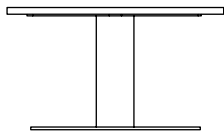

# MEZCLA JH20 & JH21

BY JAIME HAYON

2018

40cm / 15.7in

JH20: Ø: 80cm / 31.5in

120cm / 47.2in

40cm / 15.7in

JH21: 90cm / 35.5in

<b>Category</b>	Lounge table
<b>Production process</b>	The table top is made from solid wood or marble. The base is made from electro plated and powder coated steel.
<b>Environment</b>	Indoor
<b>Material</b>	Marble or solid wood with electro plated and powder coated steel
<b>Dimensions (cm/in)</b>	JH20: H: 40cm/15.7in, Ø: 80cm/31.5in JH21: H: 40cm/15.7in, B: 120cm/47.2in, D: 90cm/35.5in
<b>Weight (kg)</b>	JH20: Marble top: 64kg Wood top: 43kg JH21: Marble top: 113kg Wood top: 49kg
<b>Colours</b>	Oiled walnut with brass & burgundy, Honed Nero Marquina with brass & burgundy, White oiled oak with chrome & clay, Honed Travertine with chrome & clay
<b>Gliders</b>	The tables are supplied with felt gliders as standard.
<b>Cleaning instructions</b>	Please download our material Care & Cleaning Instructions through <a href="http://www.andtradition.com">www.andtradition.com</a>
<b>Package dimensions (cm/in)</b>	JH20: Table top: H: 88cm/34.6in B: 88cm/34.6in D: 9cm/3.5in Top support: H: 60cm/23.6in B: 60cm/23.6in D: 5cm/1.9in Column: H: 42cm/16.5in B: 19cm/7.4in D: 19cm/7.4in Base: H: 60cm/23.6in B: 60cm/23.6in D: 5cm/1.9in JH21: Table top: H: 128cm/50.4in B: 98cm/38.6in D: 9cm/3.5in Top support: H: 60cm/23.6in B: 60cm/23.6in D: 5cm/1.9in Column: H: 42cm/16.5in B: 19cm/7.4in D: 19cm/7.4in Base: H: 60cm/23.6in B: 60cm/23.6in D: 5cm/1.9in