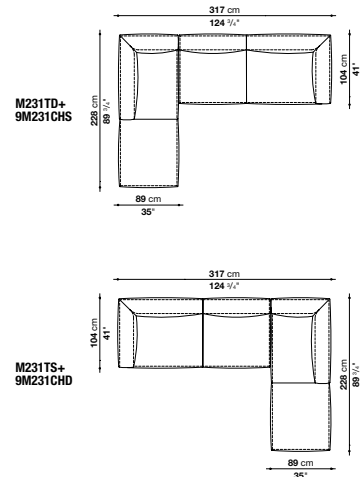

Comes with: three 24 x 24" pillows and two 24 x 16" pillows as shown on this page

Spora 200

Spora 153

Feet: Bronzed nickel

CONTEXT

ENQUIRIES
info@contextgallery.com

Tel. 404. 477. 3301
Tel. 800. 886.0867

contextgallery.com
contextcontract.com