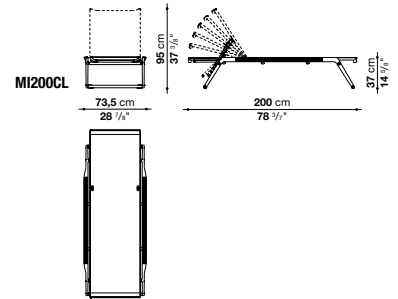

# — *Mirto Outdoor*

DESIGNED BY ANTONIO CITTERIO

A classic is born. Different types of seating: armchairs, chairs and a chaise longue are included in the collection. The folding armchair revisits the classic shape of a movie director's chair, with special details. The mesh and metal parts are finished in two colours, white and tortora, creating two colorway options in a single colour. The table and small table have the same frame and top in painted aluminium and are available in select colors. The collection expresses Antonio Citterio's stable elegance.

"Set of small mattress, headrest cushion and cover is also available separately"

**MI200CL**