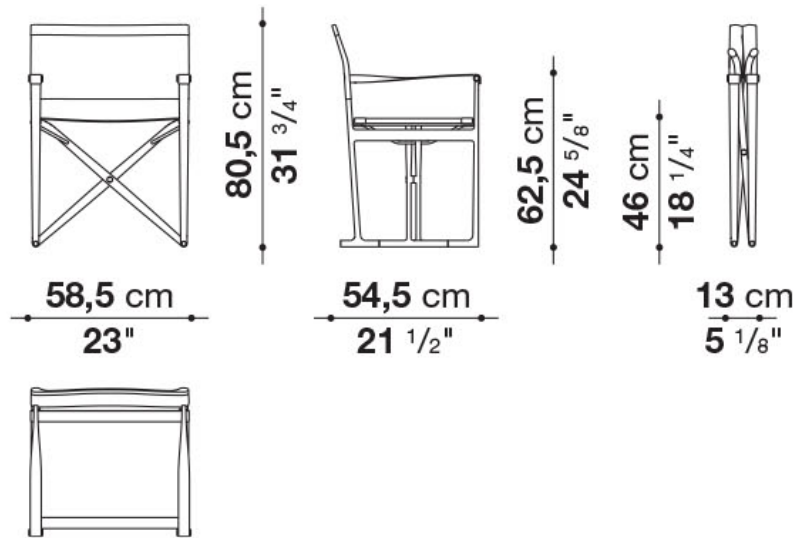

The mesh and metal parts are finished in two colours, white and tortora, creating two colorway options in a single colour.

The table and small table have the same frame and top in painted aluminium and are available in select colors.

The collection expresses Antonio Citterio's stable elegance.

MI58S

57,5 cm
22 5/8"

80,5 cm
31 3/4"

53,5 cm
21"

46 cm
18 1/4"

MI59SR

MI65P