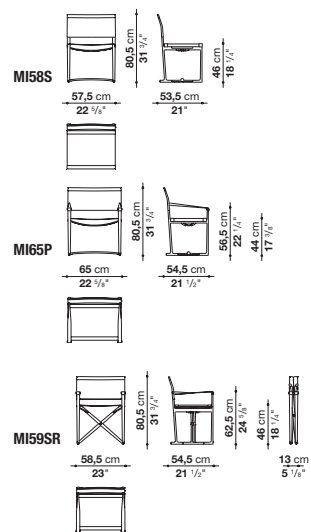

The mesh and metal parts are finished in two colours, white and tortora, creating two colorway options in a single colour.

The table and small table have the same frame and top in painted aluminium and are available in select colors.

The collection expresses Antonio Citterio's stable elegance.

MI58S

57,5 cm
22 5/8"

80,5 cm
31 3/4"

53,5 cm
21"

46 cm
18 1/4"

MI59SR

MI65P