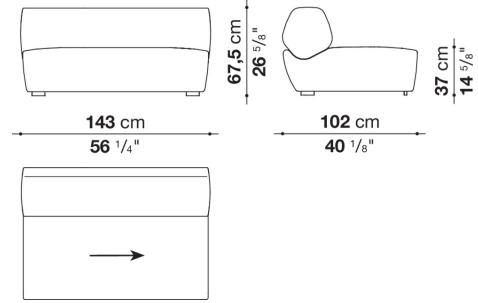

Cover

fabric (decorative section in Bellano fabric)

CONTEXT

ENQUIRIES
info@contextgallery.com

Tel. 404. 477. 3301
Tel. 800. 886.0867

Technical drawings

NA95C

NA143C