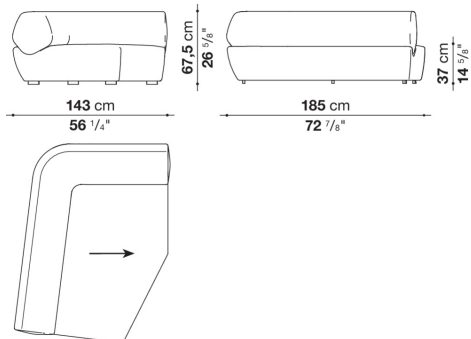

NA185LS

CONTEXT

ENQUIRIES
info@contextgallery.com
Tel. 404. 477. 3301
Tel. 800. 886. 0867
contextgallery.com