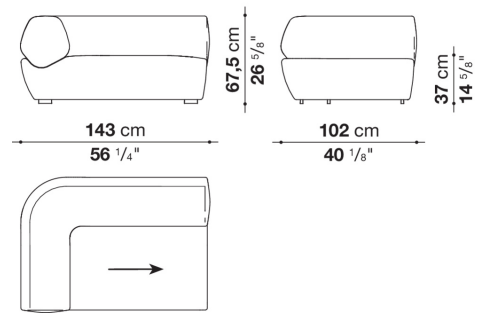

Technical drawings

NA143TS

CONTEXT