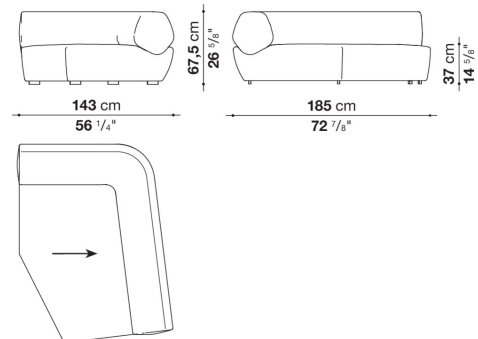

NA185LD

CONTEXT

ENQUIRIES
info@contextgallery.com
Tel. 404. 477. 3301
Tel. 800. 886. 0867
contextgallery.com