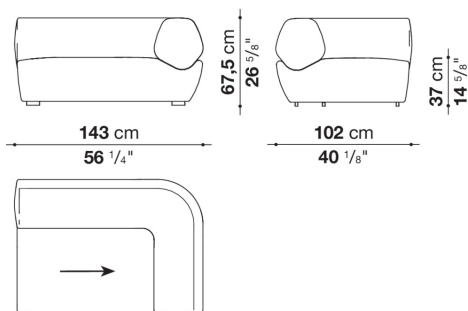

Technical drawings

NA143TD

CONTEXT