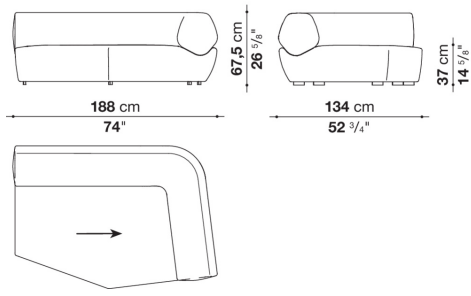

NA188TD

CONTEXT

ENQUIRIES
info@contextgallery.com
Tel. 404. 477. 3301
Tel. 800. 886. 0867
contextgallery.com