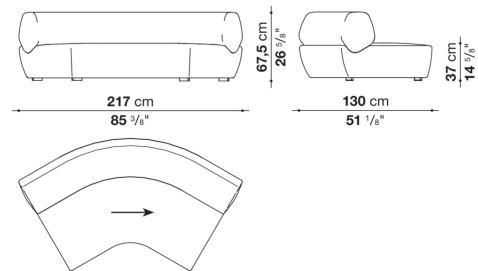

NA217A

CONTEXT

ENQUIRIES
info@contextgallery.com
Tel. 404. 477. 3301
Tel. 800. 886. 0867
contextgallery.com