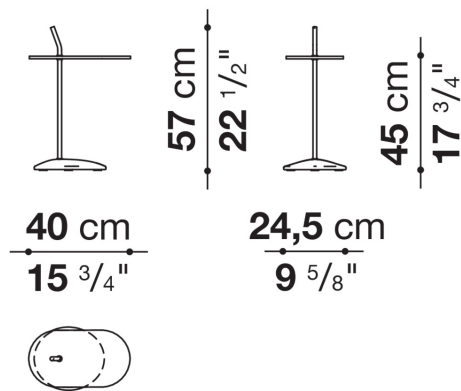

NA217A

NA185LS

NA185LD

CONTEXT

ENQUIRIES
 info@contextgallery.com
 Tel. 404. 477. 3301
 Tel. 800. 886. 0867
 contextgallery.com

NA102PS

NA102PD

TNA40