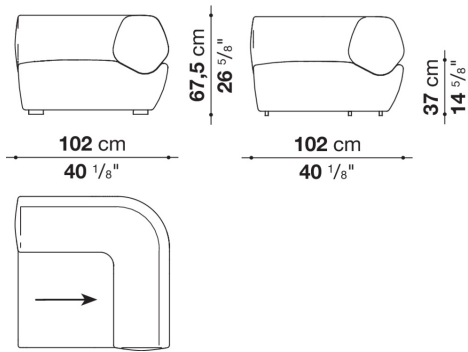

NA102AD

CONTEXT

ENQUIRIES
info@contextgallery.com
Tel. 404. 477. 3301
Tel. 800. 886. 0867
contextgallery.com