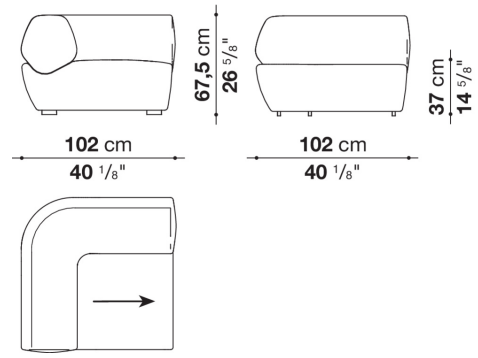

NA102AS

CONTEXT

ENQUIRIES
info@contextgallery.com
Tel. 404. 477. 3301
Tel. 800. 886. 0867
contextgallery.com