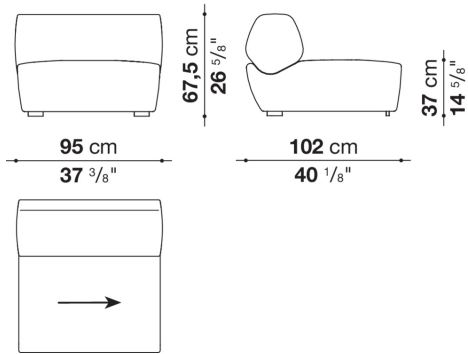

Cover

fabric (decorative section in Bellano fabric)

CONTEXT

ENQUIRIES
info@contextgallery.com

Tel. 404. 477. 3301
Tel. 800. 886.0867

Technical drawings

NA95C

NA143C