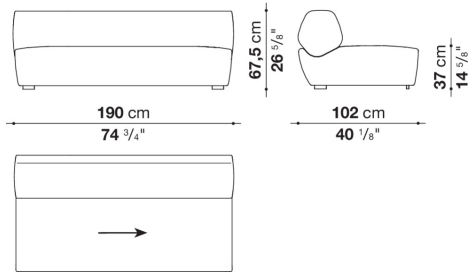

Technical drawings

NA190C

CONTEXT