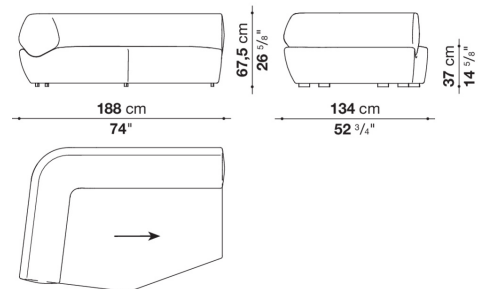

Technical drawings

NA188TS

CONTEXT