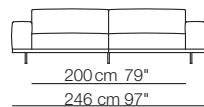

NAVIGLIO

Divani Sofas