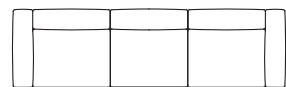

NAVIGLIO

Divani Sofas