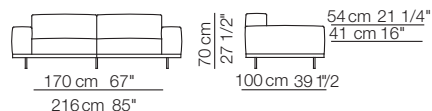

NAVIGLIO

Divani Sofas