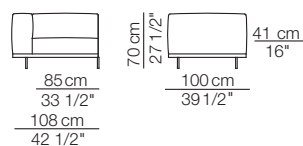

Elementi angolo Corner units