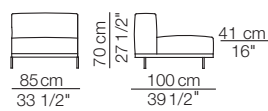

Elementi senza braccioli Units without armrests