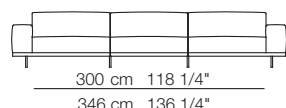

NAVIGLIO

Divani Sofas