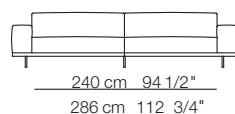

NAVIGLIO

Divani Sofas