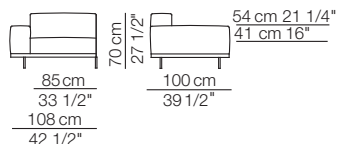

Elementi con 1 bracciolo Units with 1 armrest