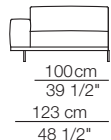

Elementi con 1 bracciolo Units with 1 armrest