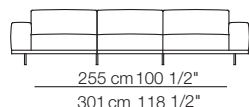

NAVIGLIO

Divani Sofas