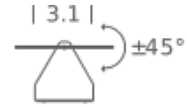

APPLIQUE À VOLET PIVOTANT

Charlotte Perriand

R7S HALO

Lamping

Source	R7S (75mm)
Total power	80W
Emission	INDIRECT, ORIENTABLE
Switching	dimmable, according to bulb
Tension	120V
Ip class	20
Dimensions	5.1 X 3.1 X 6.7
Materials	aluminum
Notes	orientable

Codes

AVP HWD 31
aluminum
AVP HWN 31
black
AVP HWH 31
inox
Net lamp weight

Structure

aluminum

black

inox
1.8 lbs

Diffuser

Package 1

Dimensions 5.9 X 9.4 X 3.9
Gross weight 2 lbs

CONTEXT

349 Peachtree Hills Ave
Suite B2
Atlanta, GA 30305
contextgallery.com
contextcontract.com

ENQUIRIES
info@contextgallery.com

Tel. 404. 477. 3301
Tel. 800. 886.0867