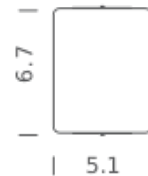

APPLIQUE À VOLET PIVOTANT

Charlotte Perriand

R7S HALO

Lamping

Source	R7S (75mm)
Total power	80W
Emission	INDIRECT, ORIENTABLE
Switching	dimmable, according to bulb
Tension	120V
Ip class	20
Dimensions	5.1 X 3.1 X 6.7
Materials	aluminum
Notes	orientable

Codes

AVP HWD 31
aluminum
AVP HWN 31
black
AVP HWH 31
inox
Net lamp weight

Structure

aluminum

black

inox
1.8 lbs

Diffuser

Package 1

Dimensions 5.9 X 9.4 X 3.9
Gross weight 2 lbs

CONTEXT

349 Peachtree Hills Ave
Suite B2
Atlanta, GA 30305
contextgallery.com
contextcontract.com

ENQUIRIES
info@contextgallery.com

Tel. 404. 477. 3301
Tel. 800. 886.0867