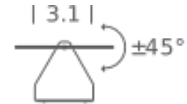

#### Lamping

<b>Source</b>	E12 QT-DE
<b>Total power</b>	40W
<b>Emission</b>	INDIRECT, ORIENTABLE
<b>Switching</b>	switch on board
<b>Tension</b>	120V
<b>Ip class</b>	20
<b>Dimensions</b>	5.1 X 3.1 X 6.7
<b>Materials</b>	aluminum
<b>Notes</b>	orientable, bulb Ø max 1.2", with external cable plug (removable), cable length 3.6'