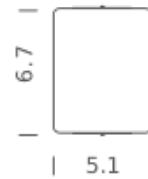

APPLIQUE À VOLET PIVOTANT

Charlotte Perriand

LED

Lamping

Source	LED BOARD
Total power	10W
Emission	INDIRECT, ORIENTABLE
Tension	120V
Color temperature	3000K
Luminous flux	1000lm
Typ cri	83
Energy class	A+
Ip class	20
Dimensions	5.1 X 3.1 X 6.7
Materials	aluminum
Notes	orientable

Codes

AVP LWD 31

aluminum

AVP LWN 31

black

AVP LWR 31

red

AVP LWG 31

yellow

AVP LWB 31

blue

AVP LWH 31

inox

Net lamp weight

Structure

white

black

red

yellow

blue

inox

Diffuser

1.8 lbs

Package 1

Dimensions 5.9 X 9.4 X 3.9

Gross weight 2 lbs