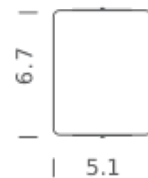

#### Lamping

<b>Source</b>	E12 QT-DE
<b>Total power</b>	40W
<b>Emission</b>	INDIRECT, ORIENTABLE
<b>Switching</b>	switch on board
<b>Tension</b>	120V
<b>Ip class</b>	20
<b>Dimensions</b>	5.1 X 3.1 X 6.7
<b>Materials</b>	aluminum
<b>Notes</b>	orientable, bulb Ø max 1.2", with external cable plug (removable), cable length 3.6'