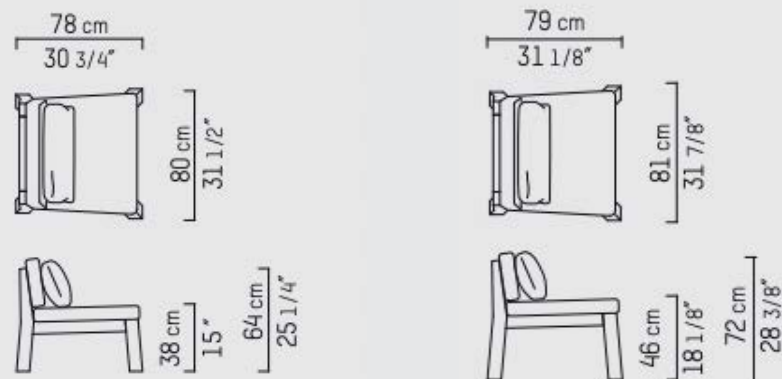

PIETBOON

NIEK

CHAIR & COUCH

DESCRIPTION

With its solid teak frame and deep, water-resistant cushions, the soft yet sturdy NIEK armchair brings a relaxed elegance to outdoor living. In combination with the ANNE outdoor dining table, the armchair transforms into a laid back dining solution. The NIEK armchair is the ultimate addition to any garden, balcony, patio or pool-side.

NIEK

Outdoor Chair

SPECIFICATION

Colors Natural untreated teak.
Material Teak frame with stainless steel connections.
Seat and back cushions are made of open-cell hydro draining polyurethane.
Lumbar cushion filled with synthetic fibers.
Included grey raincover.

CONTEXT

ENQUIRIES
info@contextgallery.com

Tel. 404. 477. 3301
Tel. 800. 886.0867

contextgallery.com