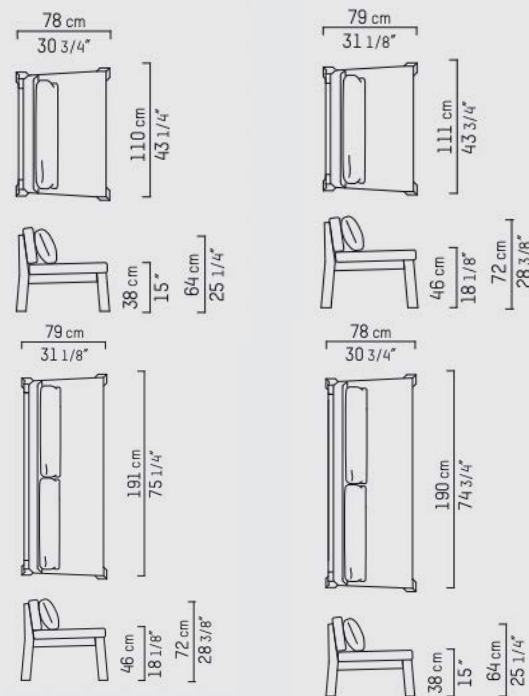

PIETBOON

NIEK CHAIR & COUCH

DESCRIPTION

With its solid teak frame and deep, water-resistant cushions, the soft yet sturdy NIEK armchair brings a relaxed elegance to outdoor living. In combination with the ANNE outdoor dining table, the armchair transforms into a laid back dining solution. The NIEK armchair is the ultimate addition to any garden, balcony, patio or pool-side.

NIEK

Outdoor Sofa

SPECIFICATION

Colors: Natural untreated teak.
Material: Teak frame with stainless steel connections.
Seat and back cushions are made of open-cell hydro draining polyurethane.
Lumbar cushion filled with synthetic fibers.
Included grey raincover.

CONTEXT

ENQUIRIES
info@contextgallery.com

Tel. 404. 477. 3301
Tel. 800. 886.0867

contextgallery.com