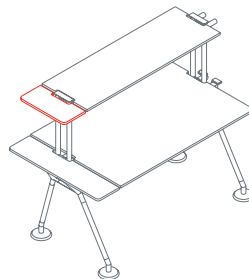

Side return top for pedestal

1NM0101/103: L 39½ D 23¾ H 28¼
1NM0102/104: L 55 D 23¾ H 28¼

Upright

1NM1511: H 15¼

Upper shelf

1NM3011: L 160 D 15¼

Upper end shelf

1NM3023: D 15¼