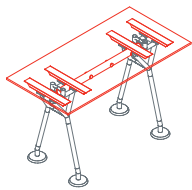

Black plastic cable management vertebra
1NM1541

Cable tray
1NM1551: L 31½
1NM1552: L 47¼
1NM1553: L 63

Power support outlet
1NM1561

Nomos System

Top
1NM0059: L 47¼ D 23¾

Top
1NM0051: L 78¾ D 23¾

Top
1NM0061: L 63 D 31½
1NM0062: L 71 D 31½
1NM0063: L 78¾ D 31½
1NM0064: L 63 D 39½
1NM0065: L 71 D 39½
1NM0066: L 78¾ D 39½

Intermediate top
1NM0071: L 47¼ D 23¾
1NM0072: L 63 D 23¾

End side top
1NM0081: L 140 D 23¾
1NM0082: L 71 D 23¾

Intermediate meeting top
1NM0073: L 47¼ D 55
1NM0074: L 63 D 55

End side meeting top
1NM0083: L 55 D 47¼
1NM0084: L 63 D 47¼
1NM0085: L 71 D 47¼
1NM0086: L 78¾ D 47¼
1NM0087: L 63 D 55
1NM0088: L 78¾ D 55