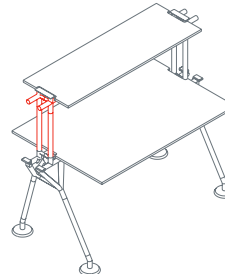

End top

1NM0041/47: L 8 D 23¾
1NM0042/48: L 8 D 31½
1NM0043/49: L 8 D 31½
1NM0044/50: L 8 D 39½
1NM0045/40: L 8 D 47¼
1NM0046: L 15¾ D 63

Side return top

1NM0091: L 39½ D 23¾ H 28¼
1NM0092: L 55 D 23¾ H 28¼

Side return top for pedestal

1NM0101/103: L 39½ D 23¾ H 28¼
1NM0102/104: L 55 D 23¾ H 28¼

Upright

1NM1511: H 15¼

Upper shelf

1NM3011: L 160 D 15¼

Upper end shelf

1NM3023: D 15¼