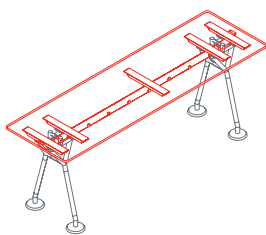

Black plastic cable management vertebra
1NM1541

Cable tray
1NM1551: L 31½
1NM1552: L 47¼
1NM1553: L 63

Power support outlet
1NM1561

Nomos System

Top
1NM0059: L 47¼ D 23¾

Top
1NM0051: L 78¾ D 23¾

Top
1NM0061: L 63 D 31½
1NM0062: L 71 D 31½
1NM0063: L 78¾ D 31½
1NM0064: L 63 D 39½
1NM0065: L 71 D 39½
1NM0066: L 78¾ D 39½

Intermediate top
1NM0071: L 47¼ D 23¾
1NM0072: L 63 D 23¾

End side top
1NM0081: L 140 D 23¾
1NM0082: L 71 D 23¾

Intermediate meeting top
1NM0073: L 47¼ D 55
1NM0074: L 63 D 55

End side meeting top
1NM0083: L 55 D 47¼
1NM0084: L 63 D 47¼
1NM0085: L 71 D 47¼
1NM0086: L 78¾ D 47¼
1NM0087: L 63 D 55
1NM0088: L 78¾ D 55