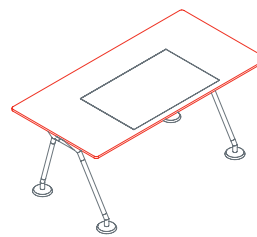

DESIGNER

Norman Foster

AWARDS

Compasso d'oro 1987

Nomos System

Leg

1NM1011: D 23¾ H 28¼
1NM1012: D 31½ H 28¼
1NM1013: D 39½ H 28¼
1NM1014: D 47¼ H 28¼

Top

Top arranged for leather desk pad

1NM0053: L 63 D 31½
1NM0054: L 71 D 31½
1NM0055: L 78¾ D 31½
1NM0056: L 63 D 39½
1NM0057: L 71 D 39½
1NM0058: L 78¾ D 39½

Leather desk pad
1NM0052

Side return top

1NM0031: L 63 D 31½
1NM0032: L 160 D 31½
1NM0033: L 160 D 47¼