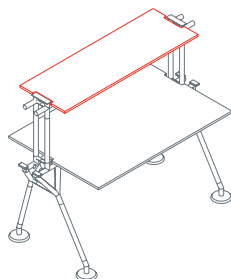

Top arranged for leather desk pad

1NM0053: L 63 D 31½
1NM0054: L 71 D 31½
1NM0055: L 78¾ D 31½
1NM0056: L 63 D 39½
1NM0057: L 71 D 39½
1NM0058: L 78¾ D 39½

Leather desk pad
1NM0052

Side return top

1NM0031: L 63 D 31½
1NM0032: L 160 D 31½
1NM0033: L 160 D 47¼

End top

1NM0041/47: L 8 D 23¾
1NM0042/48: L 8 D 31½
1NM0043/49: L 8 D 31½
1NM0044/50: L 8 D 39½
1NM0045/40: L 8 D 47¼
1NM0046: L 15¾ D 63

Side return top

1NM0091: L 39½ D 23¾ H 28¼
1NM0092: L 55 D 23¾ H 28¼

Side return top for pedestal

1NM0101/103: L 39½ D 23¾ H 28¼
1NM0102/104: L 55 D 23¾ H 28¼

Upright

1NM1511: H 15¼

Upper shelf

1NM3011: L 160 D 15¼

Upper end shelf

1NM3023: D 15¼