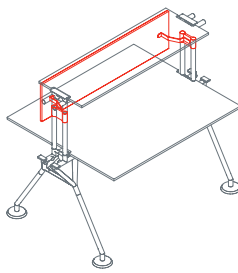

Front screen
1NM2521: L 63 H 12