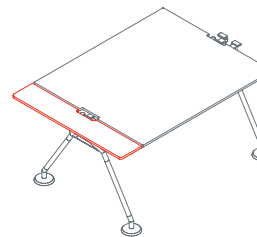

Top arranged for leather desk pad

1NM0053: L 63 D 31½
1NM0054: L 71 D 31½
1NM0055: L 78¾ D 31½
1NM0056: L 63 D 39½
1NM0057: L 71 D 39½
1NM0058: L 78¾ D 39½

Leather desk pad
1NM0052

Side return top

1NM0031: L 63 D 31½
1NM0032: L 160 D 31½
1NM0033: L 160 D 47¼

End top

1NM0041/47: L 8 D 23¾
1NM0042/48: L 8 D 31½
1NM0043/49: L 8 D 31½
1NM0044/50: L 8 D 39½
1NM0045/40: L 8 D 47¼
1NM0046: L 15¾ D 63

Side return top

1NM0091: L 39½ D 23¾ H 28¼
1NM0092: L 55 D 23¾ H 28¼

Side return top for pedestal

1NM0101/103: L 39½ D 23¾ H 28¼
1NM0102/104: L 55 D 23¾ H 28¼

Upright

1NM1511: H 15¼

Upper shelf

1NM3011: L 160 D 15¼

Upper end shelf

1NM3023: D 15¼