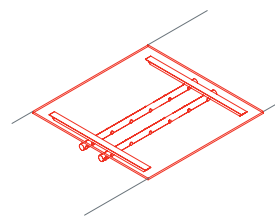

Black plastic cable management vertebra
1NM1541

Cable tray
1NM1551: L 31½
1NM1552: L 47¼
1NM1553: L 63

Power support outlet
1NM1561

Nomos System

Top
1NM0059: L 47¼ D 23¾

Top
1NM0051: L 78¾ D 23¾

Top
1NM0061: L 63 D 31½
1NM0062: L 71 D 31½
1NM0063: L 78¾ D 31½
1NM0064: L 63 D 39½
1NM0065: L 71 D 39½
1NM0066: L 78¾ D 39½

Intermediate top
1NM0071: L 47¼ D 23¾
1NM0072: L 63 D 23¾

End side top
1NM0081: L 140 D 23¾
1NM0082: L 71 D 23¾

Intermediate meeting top
1NM0073: L 47¼ D 55
1NM0074: L 63 D 55

End side meeting top
1NM0083: L 55 D 47¼
1NM0084: L 63 D 47¼
1NM0085: L 71 D 47¼
1NM0086: L 78¾ D 47¼
1NM0087: L 63 D 55
1NM0088: L 78¾ D 55