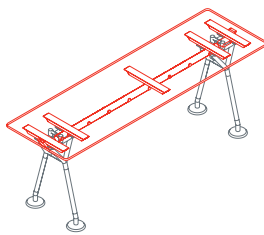

Black plastic cable management vertebra
1NM1541

Cable tray
1NM1551: L 31½
1NM1552: L 47¼
1NM1553: L 63

Power support outlet
1NM1561

Nomos System

Top
1NM0059: L 47¼ D 23¾

Top
1NM0051: L 78¾ D 23¾

Top
1NM0061: L 63 D 31½
1NM0062: L 71 D 31½
1NM0063: L 78¾ D 31½
1NM0064: L 63 D 39½
1NM0065: L 71 D 39½
1NM0066: L 78¾ D 39½

Intermediate top
1NM0071: L 47¼ D 23¾
1NM0072: L 63 D 23¾

End side top
1NM0081: L 140 D 23¾
1NM0082: L 71 D 23¾

Intermediate meeting top
1NM0073: L 47¼ D 55
1NM0074: L 63 D 55

End side meeting top
1NM0083: L 55 D 47¼
1NM0084: L 63 D 47¼
1NM0085: L 71 D 47¼
1NM0086: L 78¾ D 47¼
1NM0087: L 63 D 55
1NM0088: L 78¾ D 55