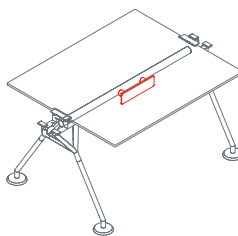

Side return top for pedestal

1NM0101/103: L 39½ D 23¾ H 28¼
1NM0102/104: L 55 D 23¾ H 28¼

Upright

1NM1511: H 15¼

Upper shelf

1NM3011: L 160 D 15¼

Upper end shelf

1NM3023: D 15¼

End side screen

1NM2511: L 63 H 13¾

Nomos System

Intermediate screen
1NM2512: L 63 H 13¾

Front screen
1NM2521: L 63 H 12

Modesty panel
1NM2532: L 63 H 12

Cable management hook
1NM1521

Cable management hook
1NM1531

Black plastic cable management vertebra
1NM1541

Cable tray
1NM1551: L 31½
1NM1552: L 47¼
1NM1553: L 63

Power support outlet
1NM1561

Nomos System

Top
1NM0059: L 47¼ D 23¾

Top
1NM0051: L 78¾ D 23¾

Top
1NM0061: L 63 D 31½
1NM0062: L 71 D 31½
1NM0063: L 78¾ D 31½
1NM0064: L 63 D 39½
1NM0065: L 71 D 39½
1NM0066: L 78¾ D 39½