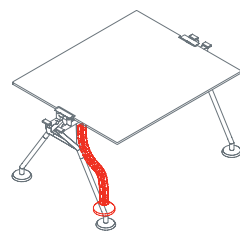

End side screen

1NM2511: L 63 H 13¾

Nomos System

Intermediate screen
1NM2512: L 63 H 13¾

Front screen
1NM2521: L 63 H 12

Modesty panel
1NM2532: L 63 H 12

Cable management hook
1NM1521

Cable management hook
1NM1531

Black plastic cable management vertebra
1NM1541

Cable tray
1NM1551: L 31½
1NM1552: L 47¼
1NM1553: L 63

Power support outlet
1NM1561

Nomos System

Top
1NM0059: L 47¼ D 23¾

Top
1NM0051: L 78¾ D 23¾

Top
1NM0061: L 63 D 31½
1NM0062: L 71 D 31½
1NM0063: L 78¾ D 31½
1NM0064: L 63 D 39½
1NM0065: L 71 D 39½
1NM0066: L 78¾ D 39½