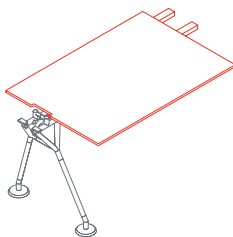

The system's starting point is a tubular metal backbone to which legs, feet, supports, worktops, superstructures and screens can be attached. A plastic vertebra secured to the frame provides orderly access for cables from the floor. Modular cable ducting in painted perforated sheet metal carries cabling under the worktops.

1NM0011: L 31½ D 23¾
1NM0012: L 47¼ D 23¾
1NM0013: L 63 D 23¾
1NM0014: L 31½ D 31½
1NM0015: L 47¼ D 31½
1NM0016: L 63 D 31½
1NM0017: L 31½ D 39½
1NM0018: L 47¼ D 39½
1NM0019: L 63 D 39½
1NM0020: L 31½ D 47¼
1NM0021: L 47¼ D 47¼
1NM0022: L 63 D 47¼
1NM0023: L 63 D 63

Top arranged for leather desk pad

1NM0053: L 63 D 31½
1NM0054: L 71 D 31½
1NM0055: L 78¾ D 31½
1NM0056: L 63 D 39½
1NM0057: L 71 D 39½
1NM0058: L 78¾ D 39½

Leather desk pad
1NM0052

Side return top

1NM0031: L 63 D 31½
1NM0032: L 160 D 31½
1NM0033: L 160 D 47¼