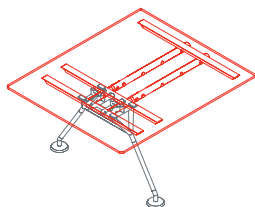

Black plastic cable management vertebra
1NM1541

Cable tray
1NM1551: L 31½
1NM1552: L 47¼
1NM1553: L 63

Power support outlet
1NM1561

Nomos System

Top
1NM0059: L 47¼ D 23¾

Top
1NM0051: L 78¾ D 23¾

Top
1NM0061: L 63 D 31½
1NM0062: L 71 D 31½
1NM0063: L 78¾ D 31½
1NM0064: L 63 D 39½
1NM0065: L 71 D 39½
1NM0066: L 78¾ D 39½

Intermediate top
1NM0071: L 47¼ D 23¾
1NM0072: L 63 D 23¾

End side top
1NM0081: L 140 D 23¾
1NM0082: L 71 D 23¾

Intermediate meeting top
1NM0073: L 47¼ D 55
1NM0074: L 63 D 55

End side meeting top
1NM0083: L 55 D 47¼
1NM0084: L 63 D 47¼
1NM0085: L 71 D 47¼
1NM0086: L 78¾ D 47¼
1NM0087: L 63 D 55
1NM0088: L 78¾ D 55