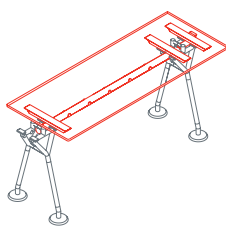

Black plastic cable management vertebra
1NM1541

Cable tray
1NM1551: L 31½
1NM1552: L 47¼
1NM1553: L 63

Power support outlet
1NM1561

Nomos System

Top
1NM0059: L 47¼ D 23¾

Top
1NM0051: L 78¾ D 23¾

Top
1NM0061: L 63 D 31½
1NM0062: L 71 D 31½
1NM0063: L 78¾ D 31½
1NM0064: L 63 D 39½
1NM0065: L 71 D 39½
1NM0066: L 78¾ D 39½

Intermediate top
1NM0071: L 47¼ D 23¾
1NM0072: L 63 D 23¾

End side top
1NM0081: L 140 D 23¾
1NM0082: L 71 D 23¾

Intermediate meeting top
1NM0073: L 47¼ D 55
1NM0074: L 63 D 55

End side meeting top
1NM0083: L 55 D 47¼
1NM0084: L 63 D 47¼
1NM0085: L 71 D 47¼
1NM0086: L 78¾ D 47¼
1NM0087: L 63 D 55
1NM0088: L 78¾ D 55