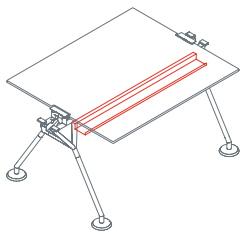

Side return top for pedestal

1NM0101/103: L 39½ D 23¾ H 28¼
1NM0102/104: L 55 D 23¾ H 28¼

Upright

1NM1511: H 15¼

Upper shelf

1NM3011: L 160 D 15¼

Upper end shelf

1NM3023: D 15¼

End side screen

1NM2511: L 63 H 13¾

Nomos System

Intermediate screen
1NM2512: L 63 H 13¾

Front screen
1NM2521: L 63 H 12

Modesty panel
1NM2532: L 63 H 12

Cable management hook
1NM1521

Cable management hook
1NM1531

Black plastic cable management vertebra
1NM1541

Cable tray
1NM1551: L 31½
1NM1552: L 47¼
1NM1553: L 63

Power support outlet
1NM1561

Nomos System

Top
1NM0059: L 47¼ D 23¾

Top
1NM0051: L 78¾ D 23¾

Top
1NM0061: L 63 D 31½
1NM0062: L 71 D 31½
1NM0063: L 78¾ D 31½
1NM0064: L 63 D 39½
1NM0065: L 71 D 39½
1NM0066: L 78¾ D 39½