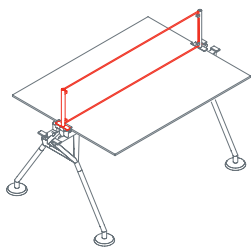

Nomos System

Intermediate screen
1NM2512: L 63 H 13¾