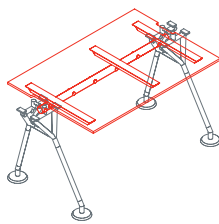

Top

1NM0011: L 31½ D 23¾
1NM0012: L 47¼ D 23¾
1NM0013: L 63 D 23¾
1NM0014: L 31½ D 31½
1NM0015: L 47¼ D 31½
1NM0016: L 63 D 31½
1NM0017: L 31½ D 39½
1NM0018: L 47¼ D 39½
1NM0019: L 63 D 39½
1NM0020: L 31½ D 47¼
1NM0021: L 47¼ D 47¼
1NM0022: L 63 D 47¼
1NM0023: L 63 D 63