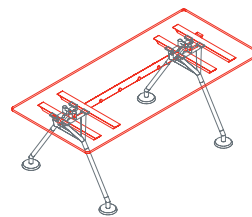

Black plastic cable management vertebra
1NM1541

Cable tray
1NM1551: L 31½
1NM1552: L 47¼
1NM1553: L 63

Power support outlet
1NM1561

Nomos System

Top
1NM0059: L 47¼ D 23¾

Top
1NM0051: L 78¾ D 23¾

Top
1NM0061: L 63 D 31½
1NM0062: L 71 D 31½
1NM0063: L 78¾ D 31½
1NM0064: L 63 D 39½
1NM0065: L 71 D 39½
1NM0066: L 78¾ D 39½

Intermediate top
1NM0071: L 47¼ D 23¾
1NM0072: L 63 D 23¾

End side top
1NM0081: L 140 D 23¾
1NM0082: L 71 D 23¾

Intermediate meeting top
1NM0073: L 47¼ D 55
1NM0074: L 63 D 55

End side meeting top
1NM0083: L 55 D 47¼
1NM0084: L 63 D 47¼
1NM0085: L 71 D 47¼
1NM0086: L 78¾ D 47¼
1NM0087: L 63 D 55
1NM0088: L 78¾ D 55