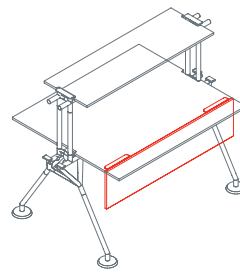

Side return top for pedestal

1NM0101/103: L 39½ D 23¾ H 28¼
1NM0102/104: L 55 D 23¾ H 28¼

Upright

1NM1511: H 15¼

Upper shelf

1NM3011: L 160 D 15¼

Upper end shelf

1NM3023: D 15¼

End side screen

1NM2511: L 63 H 13¾

Nomos System

Intermediate screen
1NM2512: L 63 H 13¾

Front screen
1NM2521: L 63 H 12

Modesty panel
1NM2532: L 63 H 12

Cable management hook
1NM1521

Cable management hook
1NM1531

Black plastic cable management vertebra
1NM1541

Cable tray
1NM1551: L 31½
1NM1552: L 47¼
1NM1553: L 63

Power support outlet
1NM1561

Nomos System

Top
1NM0059: L 47¼ D 23¾

Top
1NM0051: L 78¾ D 23¾

Top
1NM0061: L 63 D 31½
1NM0062: L 71 D 31½
1NM0063: L 78¾ D 31½
1NM0064: L 63 D 39½
1NM0065: L 71 D 39½
1NM0066: L 78¾ D 39½