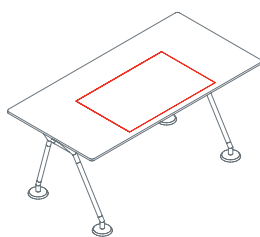

The system's starting point is a tubular metal backbone to which legs, feet, supports, worktops, superstructures and screens can be attached. A plastic vertebra secured to the frame provides orderly access for cables from the floor. Modular cable ducting in painted perforated sheet metal carries cabling under the worktops.

Top arranged for leather desk pad

1NM0053: L 63 D 31½
1NM0054: L 71 D 31½
1NM0055: L 78¾ D 31½
1NM0056: L 63 D 39½
1NM0057: L 71 D 39½
1NM0058: L 78¾ D 39½

Leather desk pad
1NM0052

Side return top

1NM0031: L 63 D 31½
1NM0032: L 160 D 31½
1NM0033: L 160 D 47¼