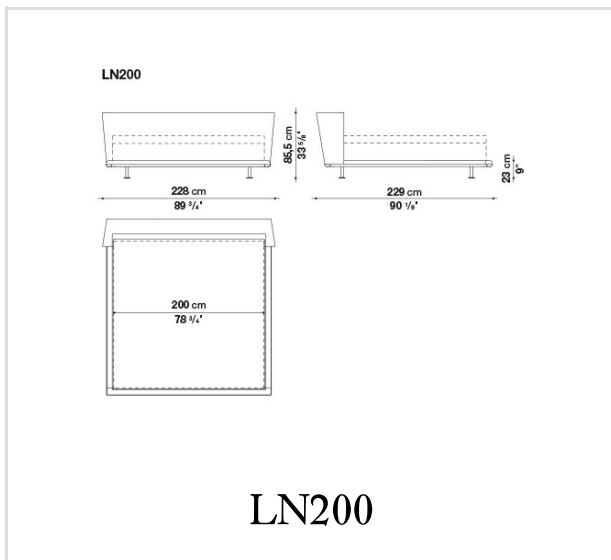

# Technical drawings

**CONTEXT**

B&B Italia reserves the right to make technological and aesthetic improvements to its models, including changes to the sizes and materials, without notice. The technical drawings do not define the details of the product. The measurements shown are indicative and may undergo changes. In particular, the dimensions relevant to the padded parts are subject to usage tolerances over time caused by the normal adjustment of the padding. For the specific information, please contact the dealer closest to you.