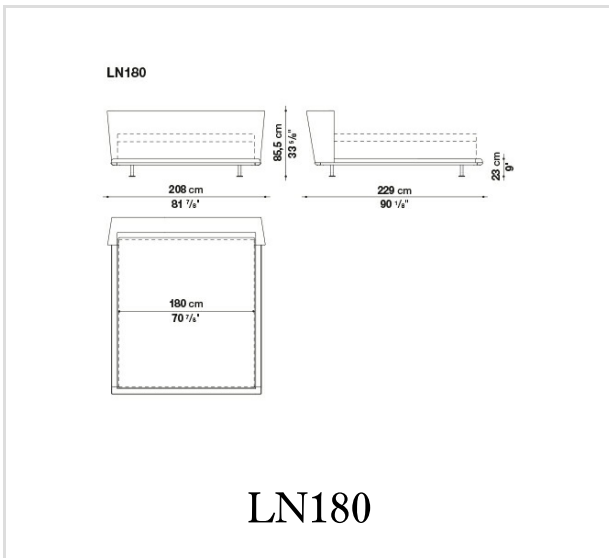

# Technical drawings

**CONTEXT**

B&B Italia reserves the right to make technological and aesthetic improvements to its models, including changes to the sizes and materials, without notice. The technical drawings do not define the details of the product. The measurements shown are indicative and may undergo changes. In particular, the dimensions relevant to the padded parts are subject to usage tolerances over time caused by the normal adjustment of the padding. For the specific information, please contact the dealer closest to you.