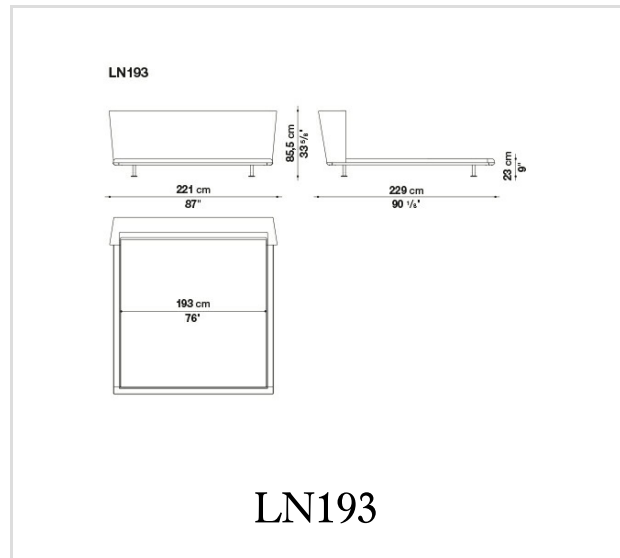

# Technical drawings

**CONTEXT**

B&B Italia reserves the right to make technological and aesthetic improvements to its models, including changes to the sizes and materials, without notice. The technical drawings do not define the details of the product. The measurements shown are indicative and may undergo changes. In particular, the dimensions relevant to the padded parts are subject to usage tolerances over time caused by the normal adjustment of the padding. For the specific information, please contact the dealer closest to you.