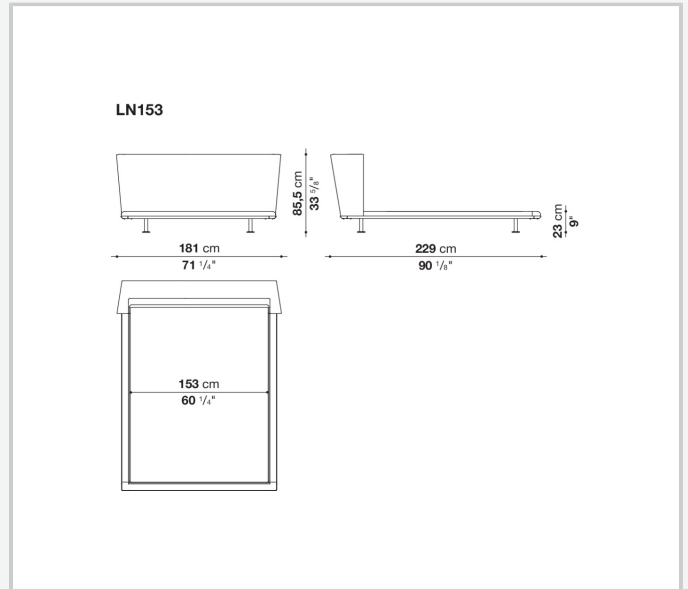

Cover

fabric or leather

CONTEXT

ENQUIRIES
info@contextgallery.com

Tel. 404. 477. 3301
Tel. 800. 886.0867

Technical drawings

CONTEXT

ENQUIRIES
info@contextgallery.com
 Tel. 404. 477. 3301
 Tel. 800. 886.0867
contextgallery.com