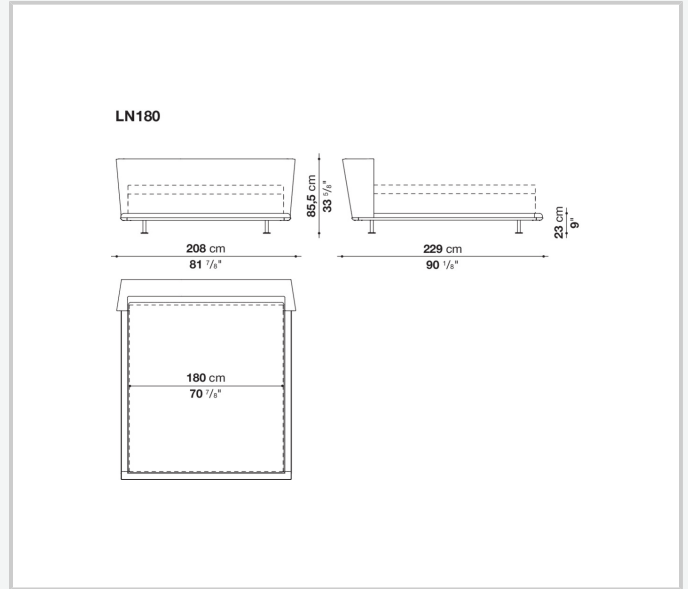

Cover

fabric or leather

CONTEXT

ENQUIRIES
info@contextgallery.com

Tel. 404. 477. 3301
Tel. 800. 886.0867

Technical drawings

CONTEXT

ENQUIRIES
info@contextgallery.com
 Tel. 404. 477. 3301
 Tel. 800. 886.0867
contextgallery.com