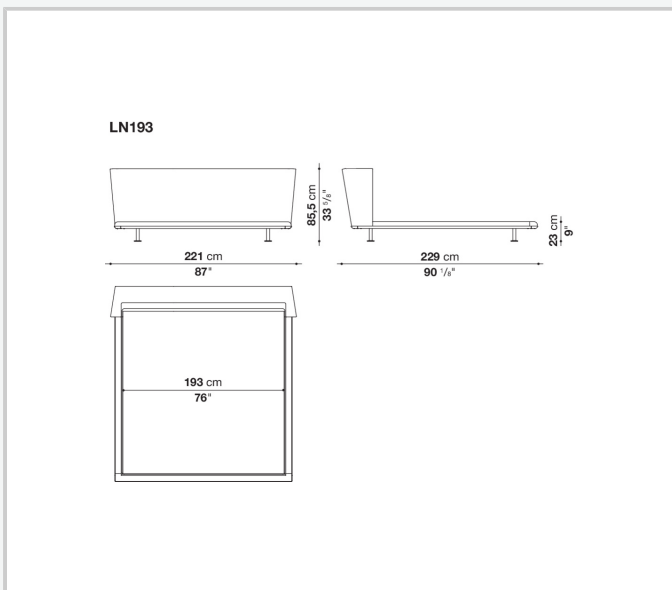

Cover

fabric or leather

CONTEXT

ENQUIRIES
info@contextgallery.com

Tel. 404. 477. 3301
Tel. 800. 886.0867

Technical drawings

CONTEXT

ENQUIRIES
info@contextgallery.com
 Tel. 404. 477. 3301
 Tel. 800. 886.0867
contextgallery.com