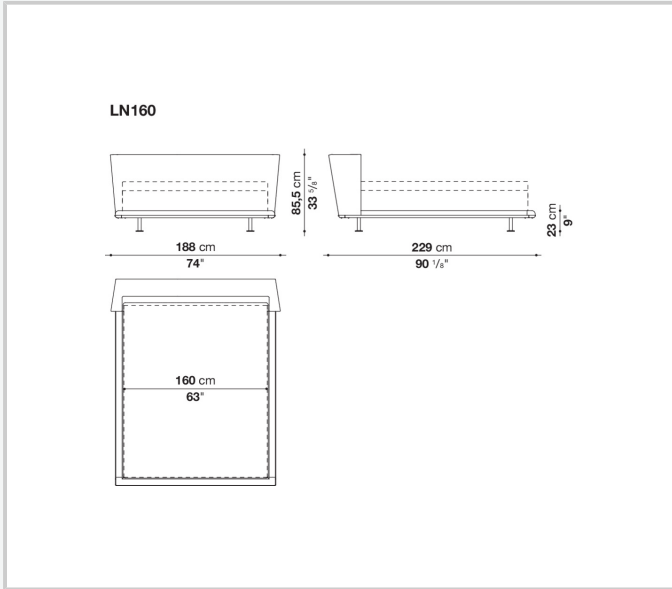

Cover

fabric or leather

CONTEXT

ENQUIRIES
info@contextgallery.com

Tel. 404. 477. 3301
Tel. 800. 886.0867

Technical drawings

CONTEXT

ENQUIRIES
info@contextgallery.com
 Tel. 404. 477. 3301
 Tel. 800. 886.0867
contextgallery.com