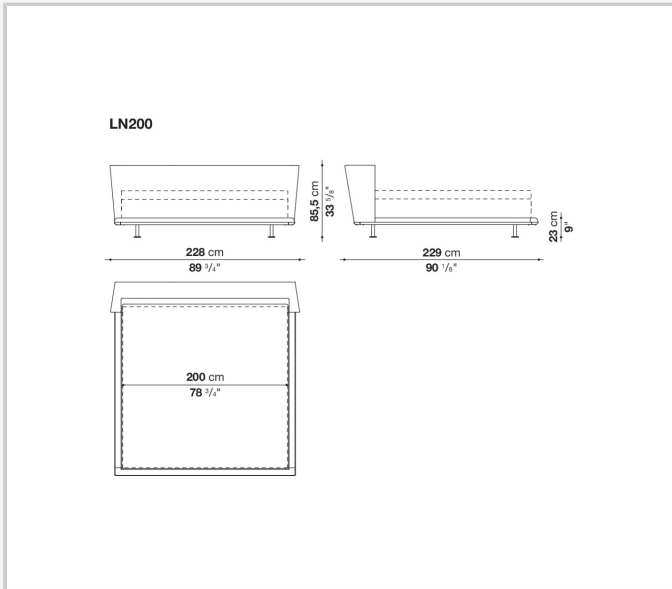

Cover

fabric or leather

CONTEXT

ENQUIRIES
info@contextgallery.com

Tel. 404. 477. 3301
Tel. 800. 886.0867

Technical drawings

CONTEXT

ENQUIRIES
info@contextgallery.com
 Tel. 404. 477. 3301
 Tel. 800. 886.0867
contextgallery.com