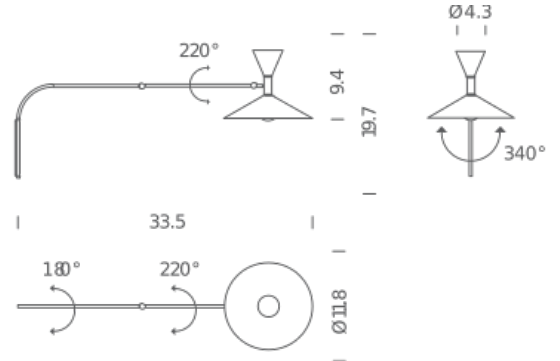

NEMO^{USA}

LAMPE DE MARSEILLE MINI

Le Corbusier

Mini version of the Lampe de Marseille. Aluminum with spun aluminum diffuser available in matt grey or whitewash body and white interior. Switch on the cable. Functional and adjustable light output.

LAMPE DE MARSEILLE MINI

Le Corbusier

E12 FLUO/LED/HALO

Lamping

Source	E12 P45
Total power	2 X 46W
Emission	DOUBLE EMISSION, DIRECT + INDIRECT
Switching	switch on cable, mono switch
Tension	120V
Ip class	20
Dimensions	Ø 11.8 X 19.7 H
Materials	aluminum + steel
Notes	installation with plug cable length 1.3'+3.9', orientable, *grey matt RAL 7046, whitewash RAL 9002

Codes

LMM EWW 31
whitewash
LMM EDD 31
grey / whitewash
Net lamp weight

Structure

whitewash
matt grey
2.9 lbs

Diffuser

Package 1

Dimensions 16.5 x 31.5 x 4.7
Gross weight 4.9 lbs

CONTEXT