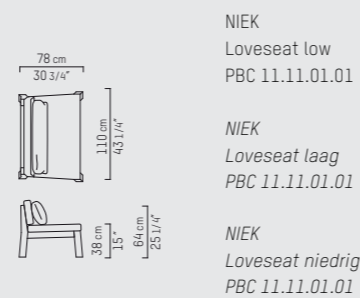

PIETBOON

NIEK ARMCHAIR, LOVESEAT & COUCH

ENGLISH

With its solid iroko frame and deep, water-resistant cushions, the soft yet sturdy NIEK armchair brings a relaxed elegance to outdoor living. In combination with the ANNE outdoor dining table, the armchair transforms into a laidback dining solution. The NIEK armchair is the ultimate addition to any garden, balcony, patio or pool-side.