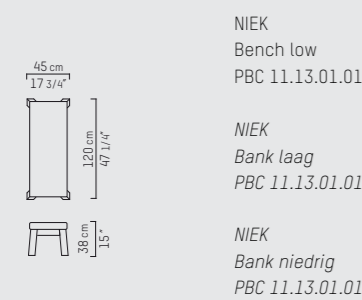

PIETBOON

NIEK
ARMCHAIR, LOVESEAT
& COUCH

SPECIFICATION
SPECIFICATIE
SPEZIFIKATION

ENGLISH

Colors	Natural untreated Iroko.	
Material	Iroko frame with stainless steel connections. Seat and back cushions are made of open-cell hydro draining polyurethane. Lumbar cushion filled with synthetic fibers.	
Weight / CBM	Armchair low	27 kg / 0,43 m ³
	Armchair high	28 kg / 0,43 m ³
	Loveseat low	33 kg / 0,53 m ³
	Loveseat high	34 kg / 0,53 m ³
	Couch low	55 kg / 0,85 m ³
	Couch high	56 kg / 0,85 m ³
	Bench low	30 kg / 0,15 m ³
Bench high	31 kg / 0,15 m ³	