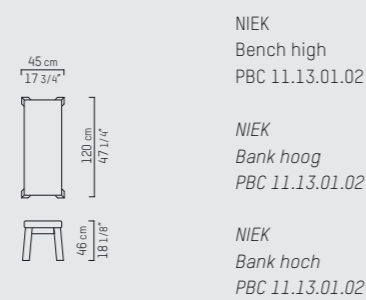

PIETBOON

NIEK
ARMCHAIR, LOVESEAT
& COUCH

SPECIFICATION
SPECIFICATIE
SPEZIFIKATION

ENGLISH

Colors	Natural untreated Iroko.	
Material	Iroko frame with stainless steel connections. Seat and back cushions are made of open-cell hydro draining polyurethane. Lumbar cushion filled with synthetic fibers.	
Weight / CBM	Armchair low	27 kg / 0,43 m ³
	Armchair high	28 kg / 0,43 m ³
	Loveseat low	33 kg / 0,53 m ³
	Loveseat high	34 kg / 0,53 m ³
	Couch low	55 kg / 0,85 m ³
	Couch high	56 kg / 0,85 m ³
	Bench low	30 kg / 0,15 m ³
Bench high	31 kg / 0,15 m ³	