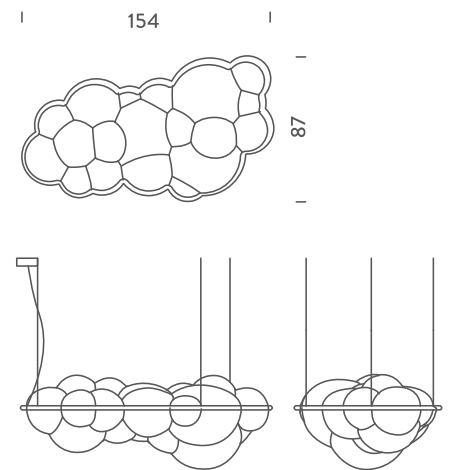

NUVOLA PENDANT

Mario Bellini

Pendant, ceiling/wall and floor lamps. in natural opal polyethylene, in rotational printing. The floor version is also outdoor. Diffused lighting for a widespread and comfortable output. The pendant version is fastened to the ceiling with three suspension cables, adjustable with an outline included in the package. White canopy freely adjustable on the ceiling. The ceiling/wall version is composed by one of the two blocs (deep or flat, to choose) while the IP44 outdoor version has adjustable feet with possibility of ground fixing. All versions are dimmable. For the pendant version, DALI driver on request.

FLUO

LAMPING

Source	G5 T5 (FH-HO)
Total power	3x54W
Emission	diffused
Switching	dimnable, DALI on request
Tension	230V
Materials	polyethylene
Notes	cable lenght 3m, also available in 120V

Codes

NUV PWW 51

Structure

white

PACKAGE

Package 01 93x150x65 cm / Gross weight: 19 Kg

Certificazioni

LED

LAMPING

Source	Linear LED
Total power	144W
Emission	diffused
Switching	dimmable, 1-10V
Tension	110/240V
Color temperature	2700K
Luminous flux	13000lm (luminous output)
Typ cri	85
Energy class	A+
Materials	polyethylene
Notes	cable lenght 3m

Codes

NUV LWW 51

Structure

white

PACKAGE

Package 01

93x150x65 cm / Gross weight: 19 Kg

Certificazioni