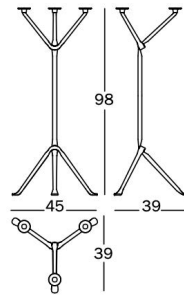

MAGIS

Officina - design Ronan & Erwan Bouroullec, 2016

Candle Tree.

Material: wrought iron painted in polyester powder.
Table candlestick holder
Available in three heights.
Floor candle holder (1, 3, 6 and 15 arms). Suitable for outdoor use.

Note: Dimensions are in metric

CONTEXT

ENQUIRIES
info@contextgallery.com

Tel. 404. 477. 3301
Tel. 800. 886.0867

contextgallery.com