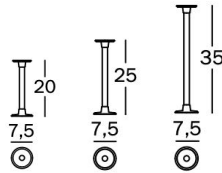

MAGIS

Officina - design Ronan & Erwan Bouroullec, 2016

Candle Tree.

Material: wrought iron painted in polyester powder.
Table candlestick holder
Available in three heights.
Floor candle holder (1, 3, 6 and 15 arms). Suitable for outdoor use.

Note: Dimensions are in metric

CONTEXT

ENQUIRIES
info@contextgallery.com

Tel. 404. 477. 3301
Tel. 800. 886.0867

contextgallery.com