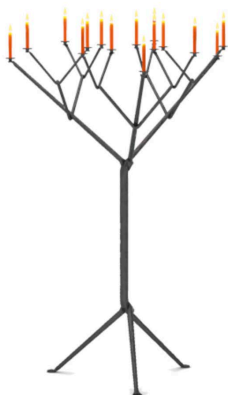

MAGIS

Officina - design Ronan & Erwan Bouroullec, 2016

Candle Tree.

Material: wrought iron painted in polyester powder.
Table candlestick holder
Available in three heights.
Floor candle holder (1, 3, 6 and 15 arms). Suitable for outdoor use.

Note: Dimensions are in metric

CONTEXT

ENQUIRIES
info@contextgallery.com

Tel. 404. 477. 3301
Tel. 800. 886.0867

contextgallery.com