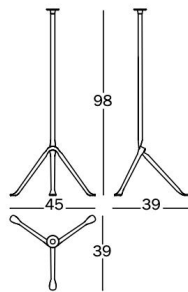

MAGIS

Officina - design Ronan & Erwan Bouroullec, 2016

Candle Tree.

Material: wrought iron painted in polyester powder.
Table candlestick holder
Available in three heights.
Floor candle holder (1, 3, 6 and 15 arms). Suitable for outdoor use.

Note: Dimensions are in metric

CONTEXT

ENQUIRIES
info@contextgallery.com

Tel. 404. 477. 3301
Tel. 800. 886.0867

contextgallery.com