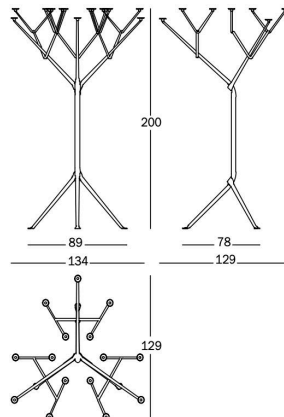

MAGIS

Officina - design Ronan & Erwan Bouroullec, 2016

Candle Tree.

Material: wrought iron painted in polyester powder.
Table candlestick holder
Available in three heights.
Floor candle holder (1, 3, 6 and 15 arms). Suitable for outdoor use.

Note: Dimensions are in metric

CONTEXT

ENQUIRIES
info@contextgallery.com

Tel. 404. 477. 3301
Tel. 800. 886.0867

contextgallery.com