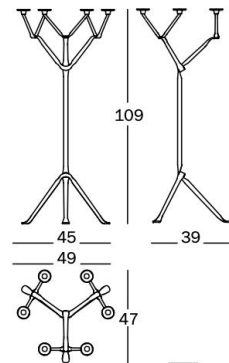

MAGIS

Officina - design Ronan & Erwan Bouroullec, 2016

Candle Tree.

Material: wrought iron painted in polyester powder.
Table candlestick holder
Available in three heights.
Floor candle holder (1, 3, 6 and 15 arms). Suitable for outdoor use.

Note: Dimensions are in metric

CONTEXT

ENQUIRIES
info@contextgallery.com

Tel. 404. 477. 3301
Tel. 800. 886.0867

contextgallery.com