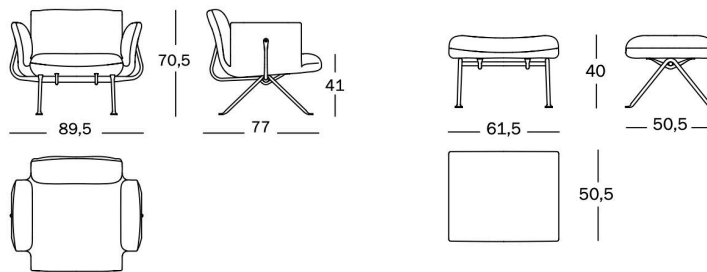

MAGIS

Officina - design Ronan & Erwan Bouroullec, 2017

Lounge Chair & Ottoman.

Material: frame in wrought iron, galvanized or painted in polyester powder. Upholstery in expanded polyurethane with removable cover in fabric Kvadrat (Divina MD, Divina Mélange, Hero, Vidar) or Torri Lana (Rico) or Glamour (Azimut, Amby, Globo, Shee) or in leather. Optional: loinrest cushion with removable cover.

Note: Dimensions are in metric

CONTEXT

ENQUIRIES
info@contextgallery.com

Tel. 404. 477. 3301
Tel. 800. 886.0867

contextgallery.com