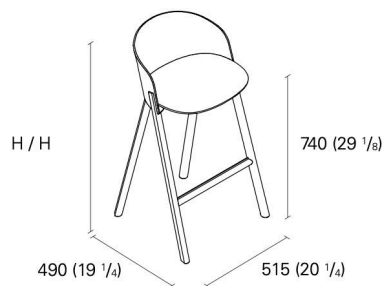

ST12 OTHER
STOOL
DESIGN: STEFAN DIEZ, 2013

As part of the innovative seating series by Stefan Diez, the stool OTHER takes up the dynamic design language of the THIS THAT OTHER seating series to offer distinct comfort and quality. The shaped backrest provides additional hold and stability as well as an optional seat upholstery for greater comfort.

DIMENSIONS

l x w/d x h

20 1/4" x 19 1/4" x 37"

CONTEXT

ENQUIRIES
info@contextgallery.com

Tel. 404. 477. 3301
Tel. 800. 886.0867

contextgallery.com