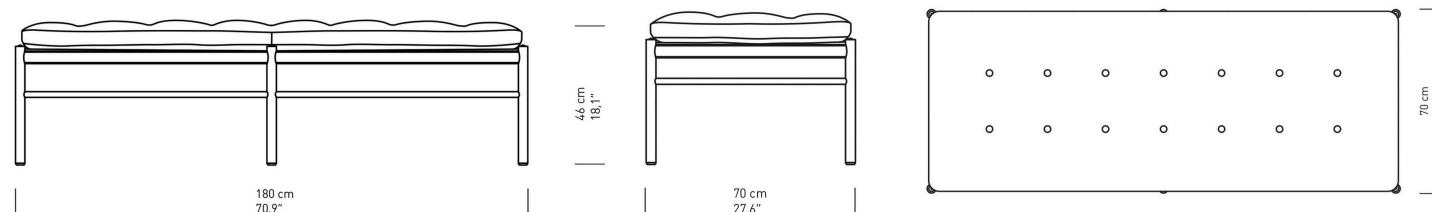

PRODUCT DIMENSIONS

CONTEXT

ENQUIRIES
info@contextgallery.com

Tel. 404. 477. 3301
Tel. 800. 886.0867

contextgallery.com
contextcontract.com