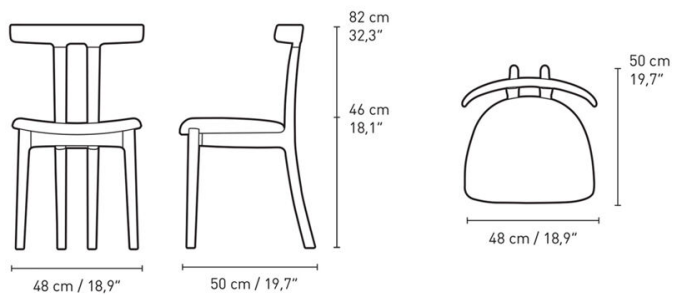

#### PRODUCT DIMENSIONS

FSC™ CERTIFIED

**CONTEXT**

ENQUIRIES  
info@contextgallery.com  
Tel. 404. 477. 3301  
Tel. 800. 886.0867  
contextgallery.com