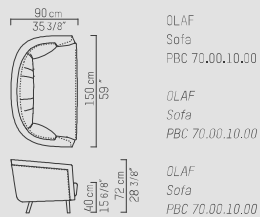

PIETBOON

OLAF Sofa

ENGLISH

The delicate shell, wooden legs and voluminous layered inside make the OLAF sofa an airy addition to the Piet Boon family. Infused with soft curved lines, the OLAF sofa has an very friendly shape that embraces the user. The OLAF sofa is the perfect mix between a comfortable armchair and an elegant sofa.

NEDERLANDS

De verfijnde schaal, houten poten en de volumineuze gelaagde binnenkant maken de OLAF sofa tot een luchtige toevoeging aan de Piet Boon-familie. Met zijn zachte gebogen lijnen, heeft de OLAF bank een zeer vriendelijke vorm, die de gebruiker als het ware omhelst. De OLAF sofa is de perfecte mix tussen een comfortabele fauteuil en een elegante bank.

DEUTSCH

Die fragile Schale, die aus Holz gefertigten Beine und die voluminös geschichtete Innenseite machen OLAF zu einer luftig-leichten Ergänzung zur Piet Boon-Familie. Mit seinen weichen gebogenen Linien hat dieses Sofa eine freundliche Form, die den Benutzer sanft umarmt. OLAF ist die perfekte Kombination aus einem komfortablen Sitzmöbel und einem eleganten Sofa.

CONTEXT

ENQUIRIES
info@contextgallery.com

Tel. 404. 477. 3301
Tel. 800. 886.0867

contextgallery.com
contextcontract.com