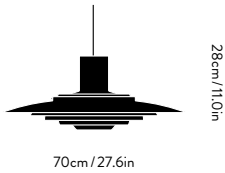

P376^{KF2}

by Kastholm & Fabricius

1963

Product category
Pendant

Environment
Indoor

Material
Lacquered metal & fabric cord.

Production process
The shades are made from hand spun aluminum.

Dimensions
Ø: 70cm / 27.6in, H: 28cm / 11.0in.

Packaging dimensions
H: 37cm / 14.6in, W: 80cm / 31.5in,
D: 80cm / 31.5in.

Colli quantity
1 pc

Weight
Product: 3.2 kg
Incl. packaging: 4.2 kg

Voltage
220-240V - 50Hz

Light source & Energy efficiency class
E27 Max 150W. The luminaire is compatible with
bulbs of energy classes: A++ - E.
Bulb is not included.

Certifications
CE, Class II, IP20

Cord Length
600cm / 157.5in

Cleaning instructions
Please download our Material Care & Cleaning
Instructions through www.andtradition.com

→ **Stock items**
Matt white, Aluminum.