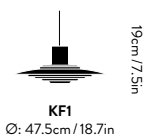

Related products

→ Matt white