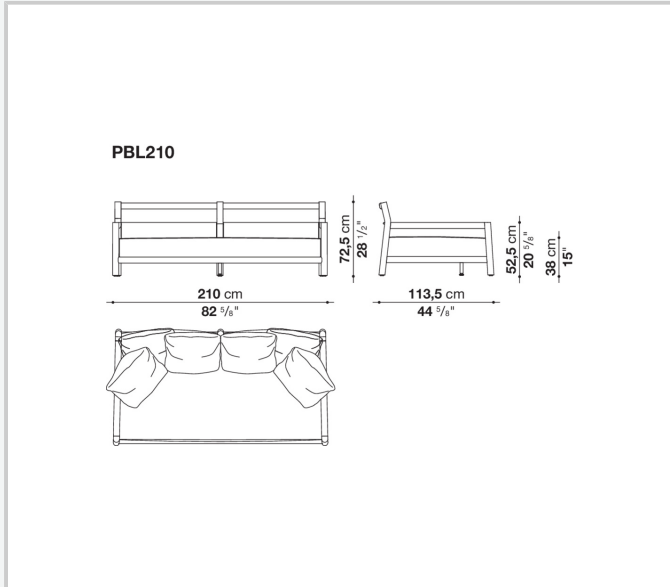

Technical drawings

CONTEXT

ENQUIRIES
info@contextgallery.com

Tel. 404. 477. 3301
Tel. 800. 886.0867