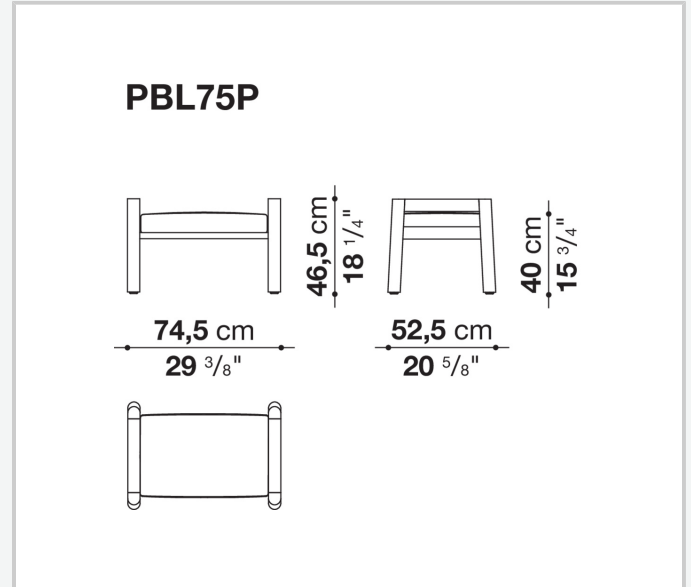

Technical drawings

CONTEXT

ENQUIRIES
info@contextgallery.com

Tel. 404. 477. 3301
Tel. 800. 886.0867