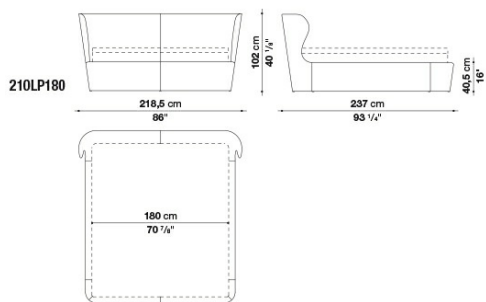

Technical drawings

CONTEXT

LP153

LP193

210LP160

210LP170

210LP180

210LP200

CONTEXT

B&B Italia reserves the right to make technological and aesthetic improvements to its models, including changes to the sizes and materials, without notice. The technical drawings do not define the details of the product. The measurements shown are indicative and may undergo changes. In particular, the dimensions relevant to the padded parts are subject to usage tolerances over time caused by the normal adjustment of the padding. For the specific information, please contact the dealer closest to you.