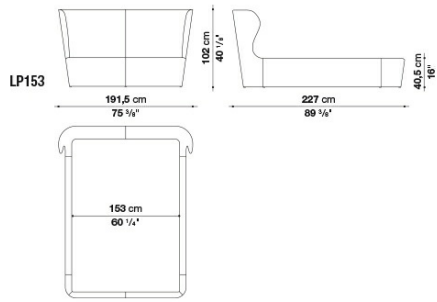

Technical drawings

CONTEXT

LP153

LP193

210LP160

210LP170

210LP180

210LP200

CONTEXT

B&B Italia reserves the right to make technological and aesthetic improvements to its models, including changes to the sizes and materials, without notice. The technical drawings do not define the details of the product. The measurements shown are indicative and may undergo changes. In particular, the dimensions relevant to the padded parts are subject to usage tolerances over time caused by the normal adjustment of the padding. For the specific information, please contact the dealer closest to you.