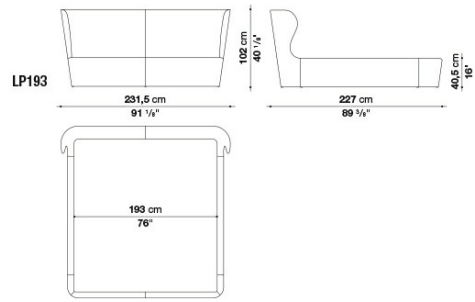

Technical drawings

CONTEXT

LP153

LP193

210LP160

210LP170

210LP180

210LP200

CONTEXT

B&B Italia reserves the right to make technological and aesthetic improvements to its models, including changes to the sizes and materials, without notice. The technical drawings do not define the details of the product. The measurements shown are indicative and may undergo changes. In particular, the dimensions relevant to the padded parts are subject to usage tolerances over time caused by the normal adjustment of the padding. For the specific information, please contact the dealer closest to you.