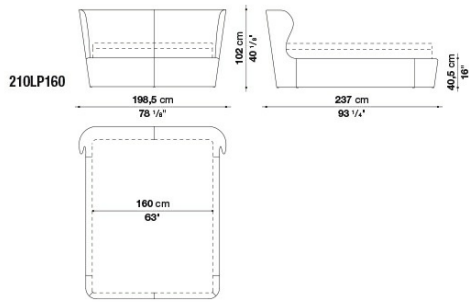

Technical drawings

CONTEXT

LP153

LP193

210LP160

210LP170

210LP180

210LP200

CONTEXT

B&B Italia reserves the right to make technological and aesthetic improvements to its models, including changes to the sizes and materials, without notice. The technical drawings do not define the details of the product. The measurements shown are indicative and may undergo changes. In particular, the dimensions relevant to the padded parts are subject to usage tolerances over time caused by the normal adjustment of the padding. For the specific information, please contact the dealer closest to you.