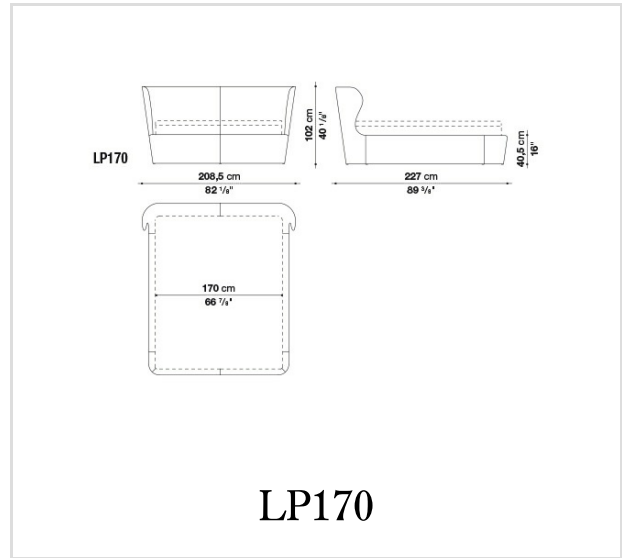

Technical drawings

CONTEXT

LP153

LP193

210LP160

210LP170

210LP180

210LP200

CONTEXT

B&B Italia reserves the right to make technological and aesthetic improvements to its models, including changes to the sizes and materials, without notice. The technical drawings do not define the details of the product. The measurements shown are indicative and may undergo changes. In particular, the dimensions relevant to the padded parts are subject to usage tolerances over time caused by the normal adjustment of the padding. For the specific information, please contact the dealer closest to you.