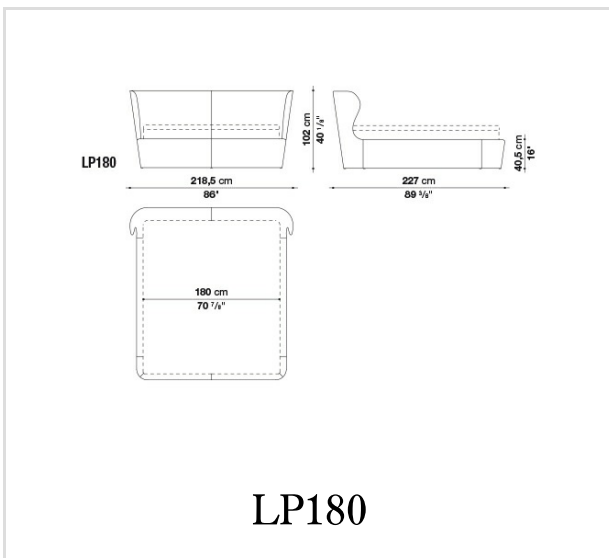

Technical drawings

CONTEXT

LP153

LP193

210LP160

210LP170

210LP180

210LP200

CONTEXT

B&B Italia reserves the right to make technological and aesthetic improvements to its models, including changes to the sizes and materials, without notice. The technical drawings do not define the details of the product. The measurements shown are indicative and may undergo changes. In particular, the dimensions relevant to the padded parts are subject to usage tolerances over time caused by the normal adjustment of the padding. For the specific information, please contact the dealer closest to you.