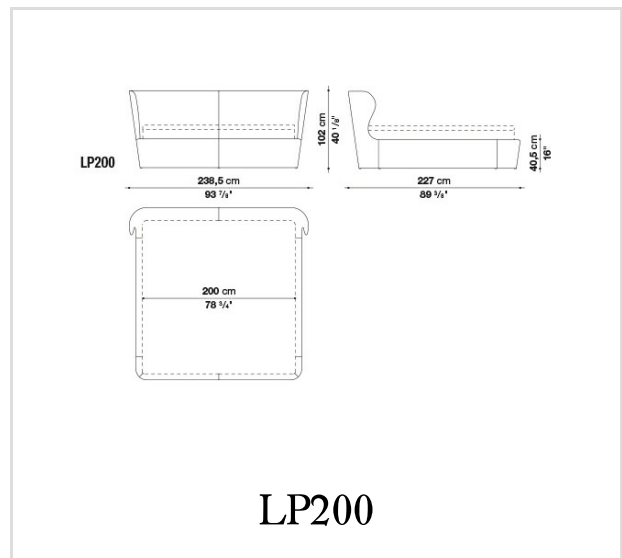

Technical drawings

CONTEXT

LP153

LP193

210LP160

210LP170

210LP180

210LP200

CONTEXT

B&B Italia reserves the right to make technological and aesthetic improvements to its models, including changes to the sizes and materials, without notice. The technical drawings do not define the details of the product. The measurements shown are indicative and may undergo changes. In particular, the dimensions relevant to the padded parts are subject to usage tolerances over time caused by the normal adjustment of the padding. For the specific information, please contact the dealer closest to you.