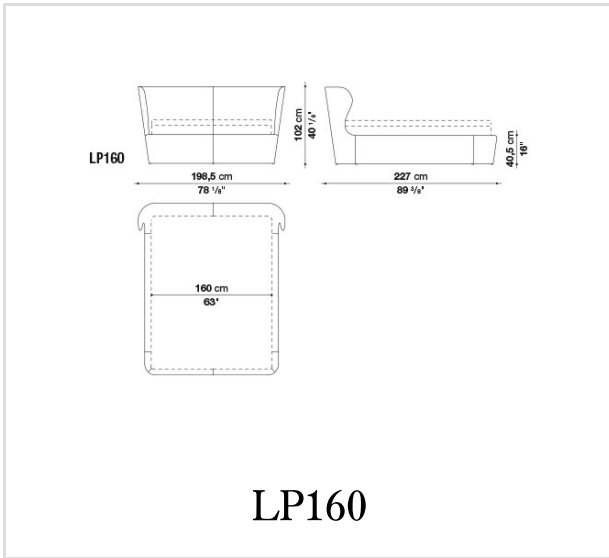

Technical drawings

CONTEXT

LP153

LP193

210LP160

210LP170

210LP180

210LP200

CONTEXT

B&B Italia reserves the right to make technological and aesthetic improvements to its models, including changes to the sizes and materials, without notice. The technical drawings do not define the details of the product. The measurements shown are indicative and may undergo changes. In particular, the dimensions relevant to the padded parts are subject to usage tolerances over time caused by the normal adjustment of the padding. For the specific information, please contact the dealer closest to you.