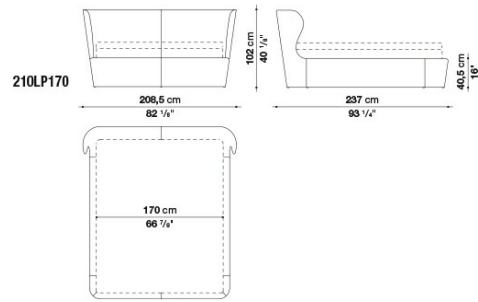

Technical drawings

CONTEXT

LP153

LP193

210LP160

210LP170

210LP180

210LP200

CONTEXT

B&B Italia reserves the right to make technological and aesthetic improvements to its models, including changes to the sizes and materials, without notice. The technical drawings do not define the details of the product. The measurements shown are indicative and may undergo changes. In particular, the dimensions relevant to the padded parts are subject to usage tolerances over time caused by the normal adjustment of the padding. For the specific information, please contact the dealer closest to you.