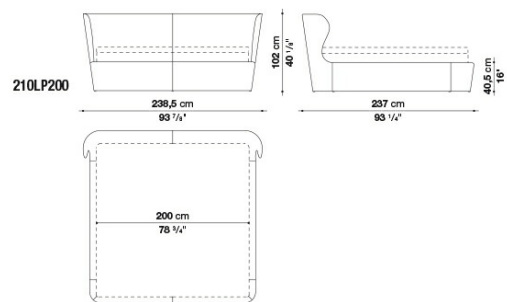

Technical drawings

CONTEXT

LP153

LP193

210LP160

210LP170

210LP180

210LP200

CONTEXT

B&B Italia reserves the right to make technological and aesthetic improvements to its models, including changes to the sizes and materials, without notice. The technical drawings do not define the details of the product. The measurements shown are indicative and may undergo changes. In particular, the dimensions relevant to the padded parts are subject to usage tolerances over time caused by the normal adjustment of the padding. For the specific information, please contact the dealer closest to you.