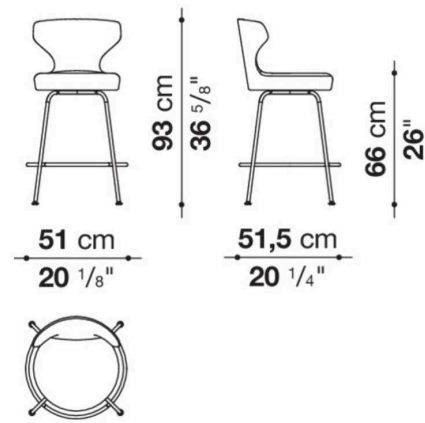

CONTEXT GALLERY

Papilio Stool

DESIGNED BY NAOTO FUKASAWA

Naoto Fukasawa, who favours the comfort of this product over the shape of the design, says, "I wanted the seat to look naturally comfortable, with the same shape relaxation would have if it were depicted with an image". The wings - armrests - placed on the sides of the seat enhance the comfortable feel. They support both sides and back of the stool.

ENQUIRIES
info@contextgallery.com
Tel. 404. 477. 3301
Tel. 800. 886.0867
contextgallery.com

Seat: Este 150

Frame: 0178C
Black chrome

Low Stool

High Stool