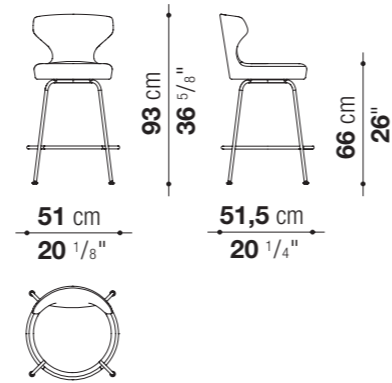

Papilio_stool

DESIGNED BY NAOTO FUKASAWA

Naoto Fukasawa, who favours the comfort of this product over the shape of the design, says, "I wanted the seat to look naturally comfortable, with the same shape relaxation would have if it were depicted with an image". The wings - armrests - placed on the sides of the seat enhance the comfortable feel. They support both sides and back of the stool.

SP51B