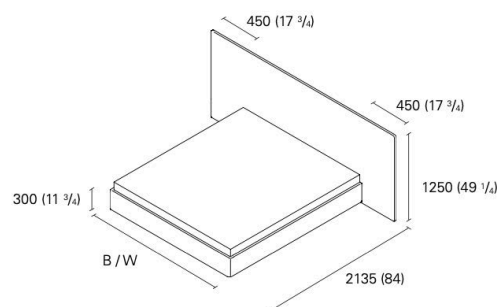

MODUL 08 / MODULE 08