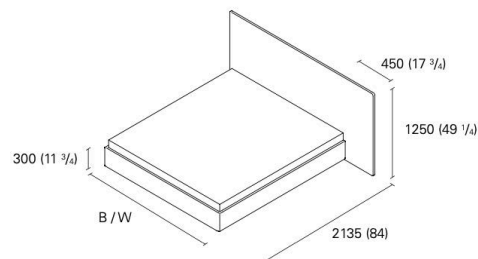

MODUL 07 / MODULE 07