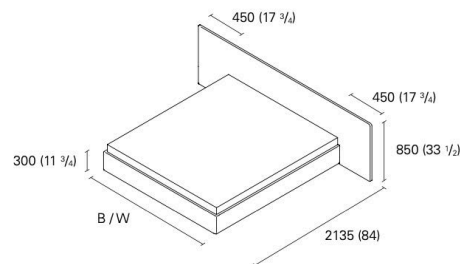

Technical Details

every size is also available with an alternative back height of 1250 mm. an extension on one or both sides of 450 mm respectively is also possible. INSERTION DEPTHS OF 65, 110 and 165 MM for the mattress are possible.

Dimensions

- Full** 80 1/8" x 59 1/8" x 33 1/2"
- Queen** 85 1/8" x 65 1/8" x 33 1/2"
- King** 85 1/8" x 81 1/8" x 33 1/2"

Modul 01 / Module 01

MODUL 02 / MODULE 02

MODUL 03 / MODULE 03

MODUL 04 / MODULE 04