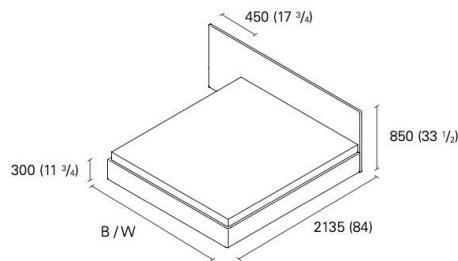

Technical Details

every size is also available with an alternative back height of 1250 mm. an extension on one or both sides of 450 mm respectively is also possible. INSERTION DEPTHS OF 65, 110 and 165 MM for the mattress are possible.

Dimensions

- Full** 80 1/8" x 59 1/8" x 33 1/2"
- Queen** 85 1/8" x 65 1/8" x 33 1/2"
- King** 85 1/8" x 81 1/8" x 33 1/2"

Modul 01 / Module 01

MODUL 02 / MODULE 02

MODUL 03 / MODULE 03

MODUL 04 / MODULE 04