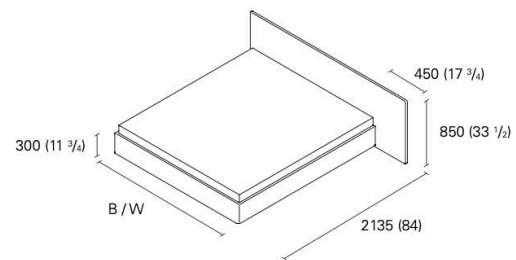

Technical Details

every size is also available with an alternative back height of 1250 mm. an extension on one or both sides of 450 mm respectively is also possible. INSERTION DEPTHS OF 65, 110 and 165 MM for the mattress are possible.

Dimensions

- Full** 80 1/8" x 59 1/8" x 33 1/2"
- Queen** 85 1/8" x 65 1/8" x 33 1/2"
- King** 85 1/8" x 81 1/8" x 33 1/2"

Modul 01 / Module 01

MODUL 02 / MODULE 02

MODUL 03 / MODULE 03

MODUL 04 / MODULE 04