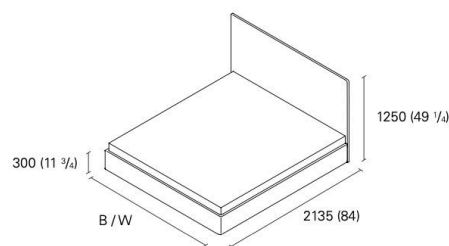

MODUL 08 / MODULE 08