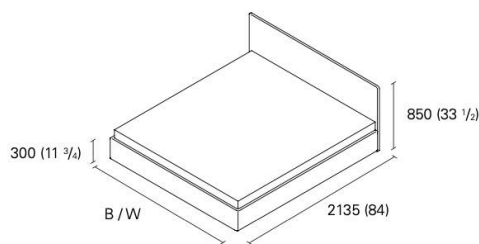

Technical Details

every size is also available with an alternative back height of 1250 mm. an extension on one or both sides of 450 mm respectively is also possible. INSERTION DEPTHS OF 65, 110 and 165 MM for the mattress are possible.

Dimensions

- Full** 80 1/8" x 59 1/8" x 33 1/2"
- Queen** 85 1/8" x 65 1/8" x 33 1/2"
- King** 85 1/8" x 81 1/8" x 33 1/2"

Modul 01 / Module 01

MODUL 02 / MODULE 02

MODUL 03 / MODULE 03

MODUL 04 / MODULE 04