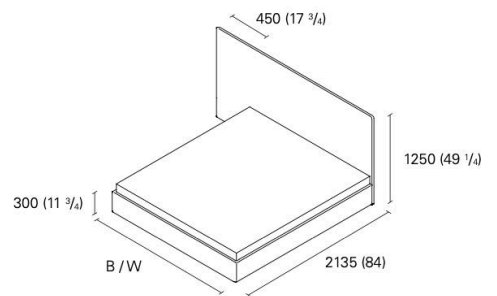

MODUL 06 / MODULE 06