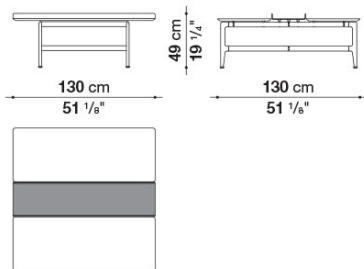

PN130Q_V

PN130Q_V