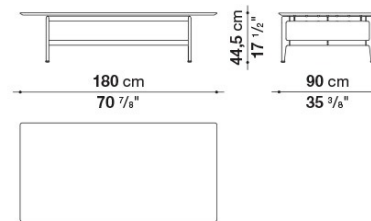

PN180\_1

**CONTEXT**

B&B Italia reserves the right to make technological and aesthetic improvements to its models, including changes to the sizes and materials, without notice. The technical drawings do not define the details of the product. The measurements shown are indicative and may undergo changes. In particular, the dimensions relevant to the padded parts are subject to usage tolerances over time caused by the normal adjustment of the padding. For the specific information, please contact the dealer closest to you.