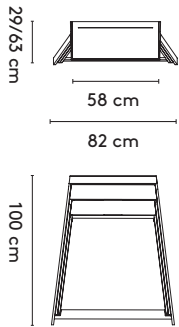

product

designer

year

1 **Pivot**

**Raw  
Edges**

2008

2 **Standard**

3 **Materials**