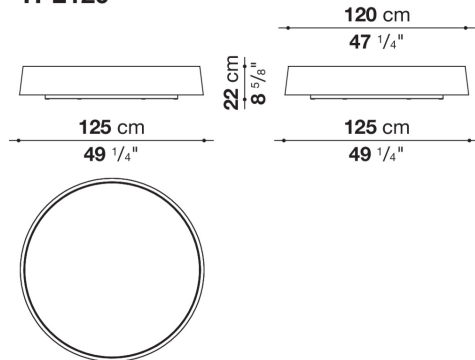

CONTEXT

ENQUIRIES
info@contextgallery.com

Tel. 404. 477. 3301
Tel. 800. 886.0867

Technical drawings

TPL50

TPL80

TPL120

CONTEXT