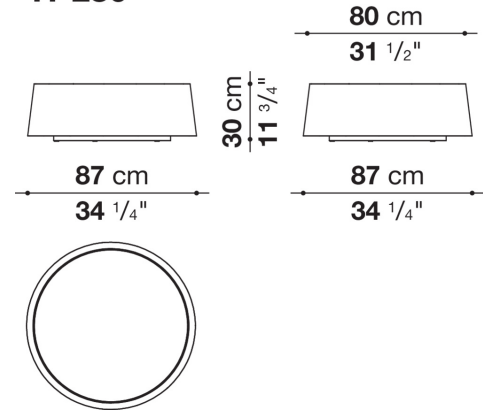

CONTEXT

ENQUIRIES
info@contextgallery.com

Tel. 404. 477. 3301
Tel. 800. 886.0867

Technical drawings

TPL50

TPL80

TPL120

CONTEXT