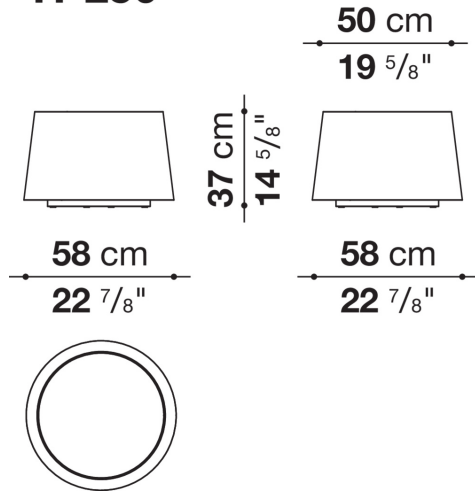

Technical drawings

TPL50