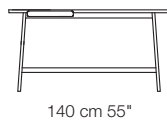

## PONTI

Scrivania  
Writing desk

140 cm 55"

71 cm 28"

50 cm  
19 3/4"

I colori sono da considerarsi puramente indicativi / Colors are to be considered as purely indicative 2020 - Rev. 0.0 - Seven Salotti S.p.A - All rights reserved