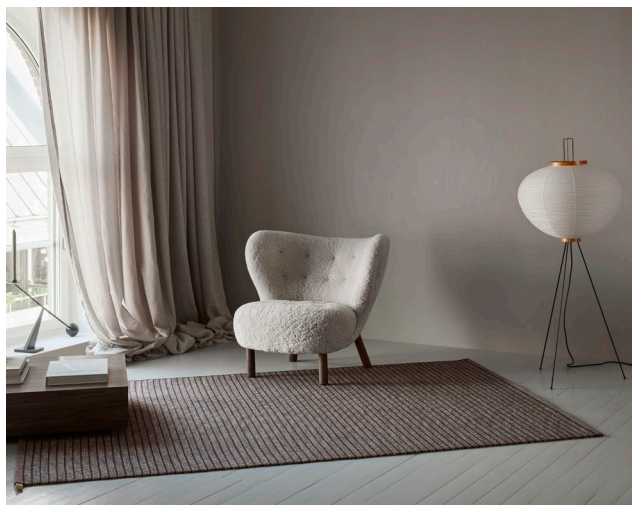

PRODUCT TYPE: Woven rug in pure wool
WEFT MATERIAL: 100% wool
WARP MATERIAL: 100% linen
TOTAL HEIGHT: approx. 5 mm
TOTAL WEIGHT: approx. 2200 g/m²
SIZE: Suggested sizes; 90x240 cm, 140x200 cm, 170x240 cm, 200x300 cm, 250x350 cm, 300x400 cm, 350x450 cm.
Custom made sizes: Choose width between 70–600 cm and any length.
Also suitable as an exclusive wall- to-wall carpet.
ENVIRONMENT AND SUSTAINABILITY:
Meets the requirements for: BREEAM, Miljöbyggnad Guld, Green Label Plus, BVB: ID 111071, Recommended

Wear classification:
(EN 1307) Class 33
Commercial heavy

Luxury rating:
(EN 1307) LC1

Acoustics properties: (EN 1307)
Sound insulation approx. 24 dB

Suitable for Castor chair only
with additional backing:
(EN 1307) Occasional use

Thermal resistance:
(ISO 8302) 1,8 m² K/W

Fire classification:
(EN 13501-1) Cfl-s1

Häggå-42-1-2017_14041_2004 CE

CONTEXT

ENQUIRIES
info@contextgallery.com
Tel. 404. 477. 3301
Tel. 800. 886.0867
contextgallery.com