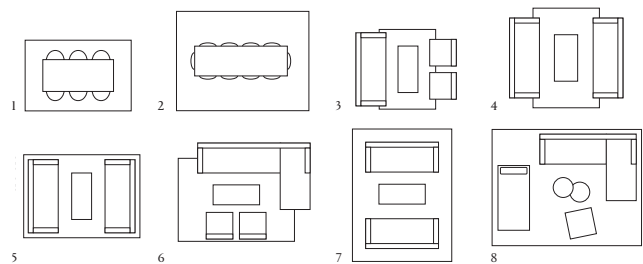

CHOOSING A RUG

Choose the characteristics of the rug, its colour and design to suit the space in which it will be laid. If it is to be laid in a hall, for example, you may choose a type of rug that is more resistant to wear, and a colour that is a little darker and dirt-tolerant. Use a rug as a means of bringing together the rest of the interior. Decide whether you want to place a sofa on the rug or at its edge. If a rug is to be placed underneath a dining table, add at least 60 cm all round the table to allow space for pulling out the chairs. Woven rugs are suitable for most settings, both public and private. Ideal for use in domestic settings such as dining rooms, halls and kitchens, and in retail environments, conference premises and corridors. May also be laid as a carpet.