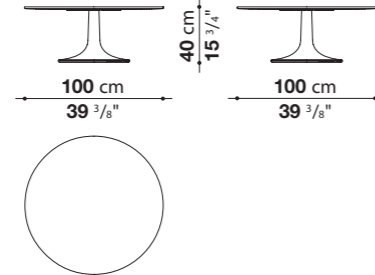

0159B
white cement

CONTEXT

ENQUIRIES
info@contextgallery.com

Tel. 404. 477. 3301
Tel. 800. 886.0867

contextgallery.com

TF100RA

TF100RB

Table