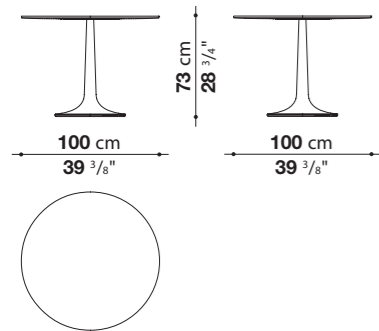

0159B
white cement

CONTEXT

ENQUIRIES
info@contextgallery.com

Tel. 404. 477. 3301
Tel. 800. 886.0867

contextgallery.com

TF100RA

TF100RB

Table