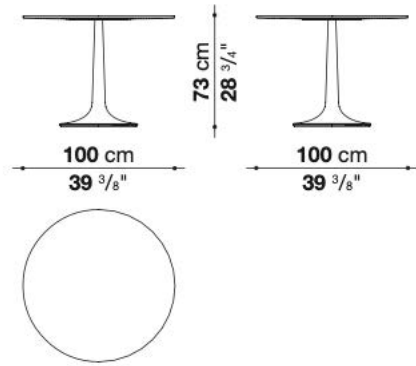

CONTEXT GALLERY

Pushpam

DESIGNED BY NAOTO FUKASAWA

ENQUIRIES
info@contextgallery.com
Tel. 404. 477. 3301
Tel. 800. 886.0867
contextgallery.com

0159B
White Cement

Fiore is a collection of dining tables with small sizes and small tables that stand out for their perfect formal balance and for the striking texture of their cement finish, available in white cement finish through this program.

Table
Round dining - White cement
Round low - White cement