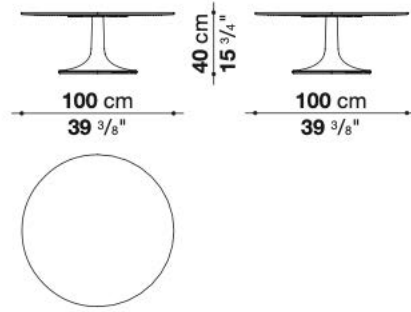

CONTEXT GALLERY

Pushpam

DESIGNED BY NAOTO FUKASAWA

ENQUIRIES
info@contextgallery.com
Tel. 404. 477. 3301
Tel. 800. 886.0867
contextgallery.com

0159B
White Cement

Fiore is a collection of dining tables with small sizes and small tables that stand out for their perfect formal balance and for the striking texture of their cement finish, available in white cement finish through this program.