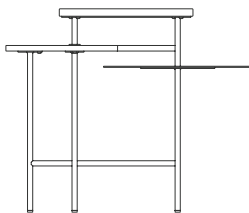

PALETTE TABLE JH8

BY JAIME HAYON
2015

“Tables are where people exchange ideas, express emotions and connect with each other,” explains Spanish artist / designer Jaime Hayon. “As a multi-purpose object, why not design a multi-tiered table where different sizes, shapes, colours and materials converge together? Like one of Alexander Calder’s kinetic sculptures. Various shapes suspended in air but kept in place, supported by a metal armature. Creating a curious equilibrium that resembles a mobile - only static.”

At first glance, each Hayon Lounge table is a lesson in geometry. One version features a round shape coupled with a hexagon together with an elongated oval. Another version has a painter’s palette shape, while another version juxtaposes a rounded rectangle with an elongated oval and a circle. Each table is a composition of three distinctive shapes beautifully balanced at different heights which form a unified whole.

Varying in length from 67 cm to 83 cm to 116 cm, the Hayon Lounge Tables give a linear feeling to a 3D object. A sculpture you can enjoy looking at and living with.

D: 66.3cm / 26.in

H: 57 cm / 22.4in

W: 54.9cm / 21.6in

Product type	Lounge table.
Production Process	The base is made from welded and powder coated steel tubes. The table tops are made from laser cut satin polished brass, polished marble and stained ash veneer.
Environment	Indoor.
Dimensions (cm / in)	D: 66.3cm / 26.in, W:54.9cm / 21.6in, H: 57 cm / 22.4in
Weight (kg)	12.0kg.
Materials	Brass, red Rosso Levanto marble, blue stained ash.
Colours	Blue stained ash.
Cleaning Instructions	Please download our Material Care & Cleaning Instructions through www.andtradition.com
Package Dimensions (cm / in)	H: 57.0cm/22.5in x D: 55.0cm/21.7in x L: 67.0cm/26.4in.