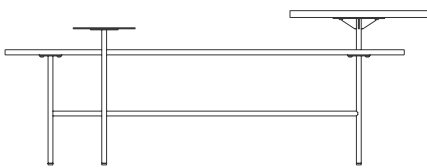

PALETTE TABLE JH7

BY JAIME HAYON
2015

“Tables are where people exchange ideas, express emotions and connect with each other,” explains Spanish artist / designer Jaime Hayon. “As a multi-purpose object, why not design a multi-tiered table where different sizes, shapes, colours and materials converge together? Like one of Alexander Calder’s kinetic sculptures. Various shapes suspended in air but kept in place, supported by a metal armature. Creating a curious equilibrium that resembles a mobile - only static.”

At first glance, each Hayon Lounge table is a lesson in geometry. One version features a round shape coupled with a hexagon together with an elongated oval. Another version has a painter’s palette shape, while another version juxtaposes a rounded rectangle with an elongated oval and a circle. Each table is a composition of three distinctive shapes beautifully balanced at different heights which form a unified whole.

Varying in length from 67 cm to 83 cm to 116 cm, the Hayon Lounge Tables give a linear feeling to a 3D object. A sculpture you can enjoy looking at and living with.

D: 115.2cm / 45.4in

H: 47cm / 18.5in

W: 67.8cm / 26.7in

Product type	Lounge table.
Production Process	The base is made from welded and powder coated steel tubes. The table tops are made from laser cut satin polished brass, polished marble and stained ash veneer.
Environment	Indoor.
Dimensions (cm / in)	D: 115.2cm/ 45.4in, W: 67.8cm/ 26.7in, H: 47cm/ 18.5in
Weight (kg)	19.0kg.
Materials	Brass, black Nero Marquina marble, black stained ash.
Colours	Black stained ash.
Cleaning Instructions	Please download our Material Care & Cleaning Instructions through www.andtradition.com
Package Dimensions (cm / in)	H: 47.0cm/18.5in x D: 68.0cm/26.8in x L: 116.0cm/45.7in.