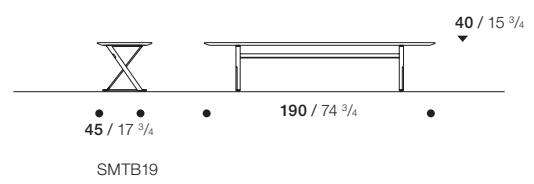

SUPPORT FRAME IN PAINTED STEEL.
TOP IN PAINTED WOOD.
STRUTTURA DI SOSTEGNO IN ACCIAIO VERNICIATO.
PIANO IN LEGNO VERNICIATO.

Pathos