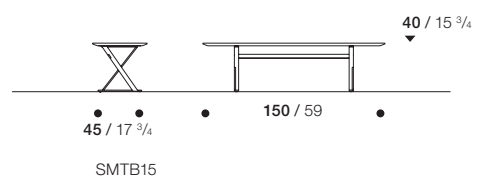

SUPPORT FRAME IN PAINTED STEEL.
TOP IN PAINTED WOOD.
STRUTTURA DI SOSTEGNO IN ACCIAIO VERNICIATO.
PIANO IN LEGNO VERNICIATO.

Pathos