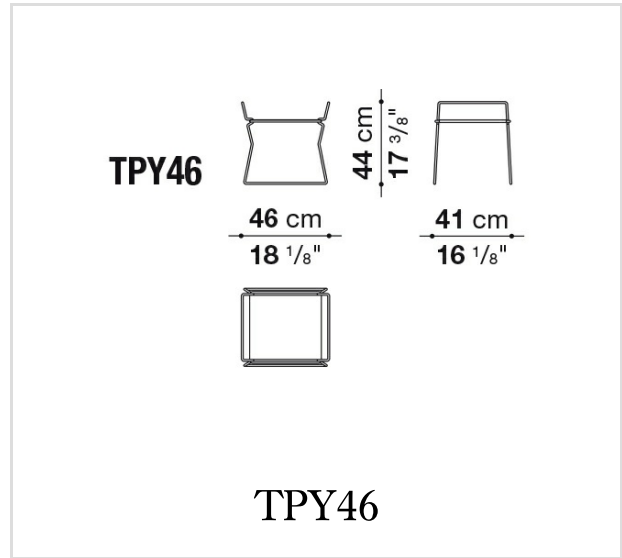

Technical information

Top (TPY46):

bright stainless steel sheet

Seat shell (PY46):

stainless steel sheet

Support frame:

bright chromed steel profiles

Ferrules:

thermoplastic material

Seat cover (PY46):

natural, black, dark brown, ivory, tortora thick leather or leather Kanu

Technical drawings

B&B Italia reserves the right to make technological and aesthetic improvements to its models, including changes to the sizes and materials, without notice. The technical drawings do not define the details of the product. The measurements shown are indicative and may undergo changes. In particular, the dimensions relevant to the padded parts are subject to usage tolerances over time caused by the normal adjustment of the padding. For the specific information, please contact the dealer closest to you.