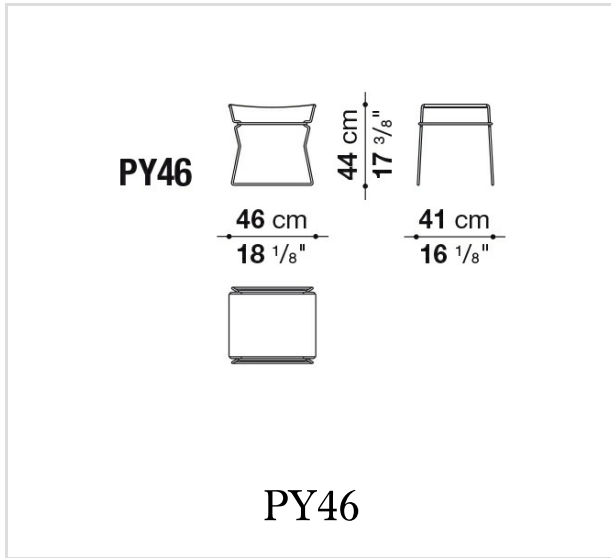

Technical information

Top (TPY46):

bright stainless steel sheet

Seat shell (PY46):

stainless steel sheet

Support frame:

bright chromed steel profiles

Ferrules:

thermoplastic material

Seat cover (PY46):

natural, black, dark brown, ivory, tortora thick leather or leather Kanu

Technical drawings

B&B Italia reserves the right to make technological and aesthetic improvements to its models, including changes to the sizes and materials, without notice. The technical drawings do not define the details of the product. The measurements shown are indicative and may undergo changes. In particular, the dimensions relevant to the padded parts are subject to usage tolerances over time caused by the normal adjustment of the padding. For the specific information, please contact the dealer closest to you.