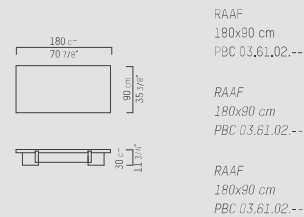

PIETBOON

RAAF COFFEE TABLE

ENGLISH

As a bold new addition to the current dining series, the timeless wooden RAAF series reflects the Studio Piet Boon carpenters roots and keen eye for proportions. Its robust and elegant appeal showcases a perfect combination of functionality, aesthetics and individuality.