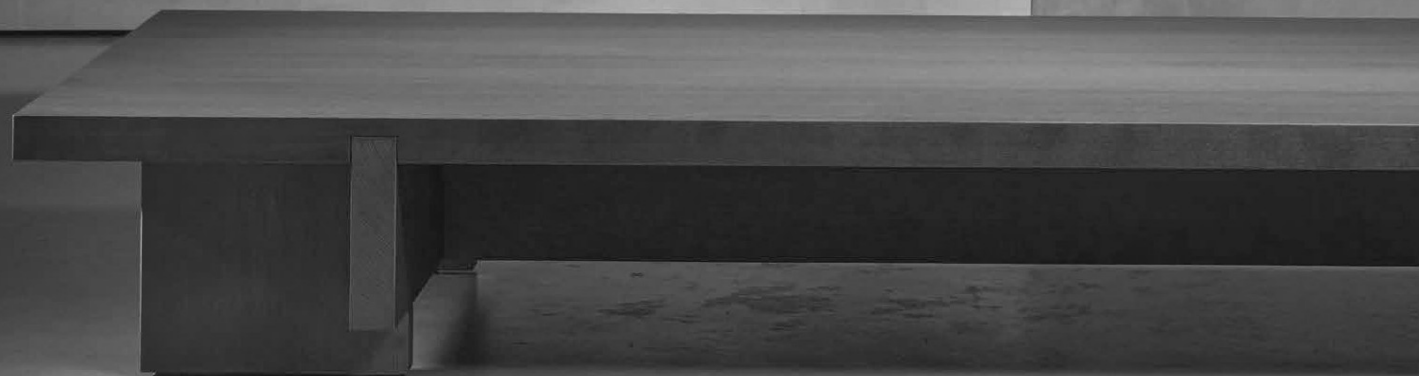

---

PIETBOON

RAAF  
COFFEE TABLE

SPECIFICATION

SPECIFICATIE

SPEZIFIKATION

ENGLISH

Colors	Black (BL), dark brown (WE), taupe (TP), grey (GR), grey brown (GB), natural (BG), metallic grey (MG), light grey (LG), white (WH), opaque white (OW).	
Material	Varnished oak veneer (1,5 mm) on honeycomb and light weight MDF structure with solid end grain.	
Weight / CBM	140x80 cm	64 kg / 0,5 m <sup>3</sup>
	180x90 cm	85 kg / 0,7 m <sup>3</sup>
	224x100 cm	111 kg / 1,0 m <sup>3</sup>