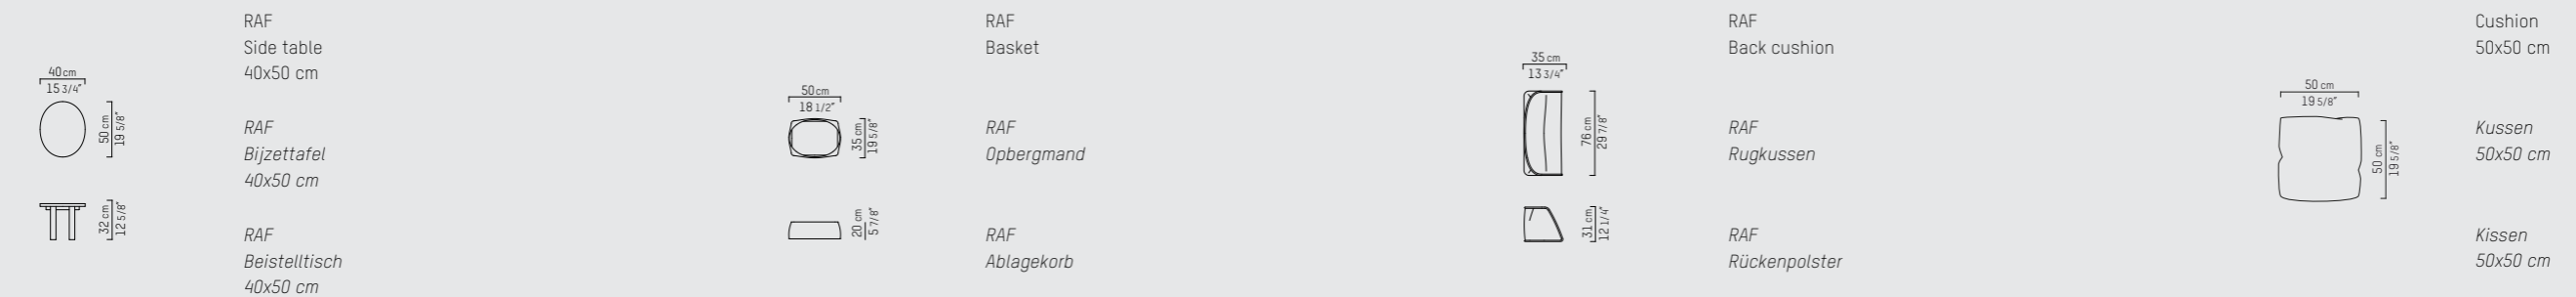

Seat depth / zitdiepte / Sitztiefe: 62 cm / 24 3/8" inch

PIETBOON

RAF
LOUNGE SERIES

SPECIFICATION

SPECIFICATIE

SPEZIFIKATION

ENGLISH

Upholstery	Piet Boon High Performance fabrics.	
Wood color	Natural untreated teak.	
Concrete color	Mist, Moss or Terracotta.	
Material	Teak frame with stainless steel fittings. Seat and back cushions are made of polyurethane and protected with a waterproof cover. Optional concrete tops and lounger pads. Included grey raincover.	
Weight / CBM	Armchair	38 kg / 0,83 m ³
	Loveseat	60 kg / 1,28 m ³
	Lounger	48 kg / 1,10 m ³
	Double lounger	83 kg / 1,75 m ³
	Side table	7 kg / 0,08 m ³
	Basket	1 kg / 0,04 m ³