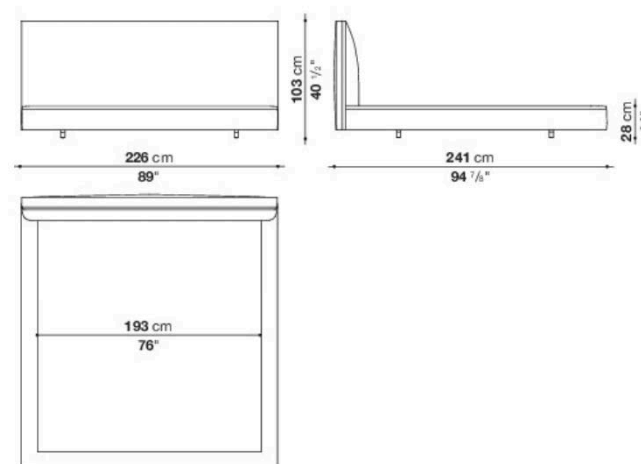

CONTEXT GALLERY

Richard

DESIGNED BY ANTONIO CITTERIO

ENQUIRIES
info@contextgallery.com
Tel. 404. 477. 3301
Tel. 800. 886.0867
contextgallery.com

The design of the new Richard bed is defined by a high bed side running along the perimeter of the bed and the sartorial detail of stitching with the insertion of a raw cut profile. The height of the lateral bed sides allows inserting any type of mattress supports, from metal to wooden slatted base or an "under mattress" with springs, or slatted base with manual mechanism.

Astro 253

**Feet: 0150L
Black painted**

Profile: Black

Richard Bed - Astro 253
Queen size
King size