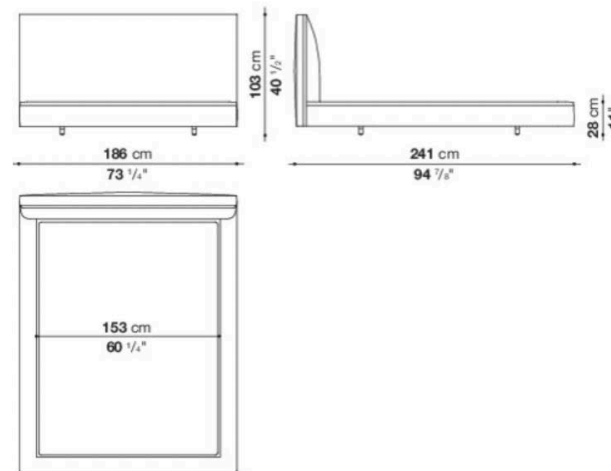

CONTEXT GALLERY

Richard

DESIGNED BY ANTONIO CITTERIO

ENQUIRIES
info@contextgallery.com
Tel. 404. 477. 3301
Tel. 800. 886.0867
contextgallery.com

The design of the new Richard bed is defined by a high bed side running along the perimeter of the bed and the sartorial detail of stitching with the insertion of a raw cut profile. The height of the lateral bed sides allows inserting any type of mattress supports, from metal to wooden slatted base or an "under mattress" with springs, or slatted base with manual mechanism.

Astro 253

**Feet: 0150L
Black painted**

Profile: Black

Richard Bed - Astro 253
Queen size
King size