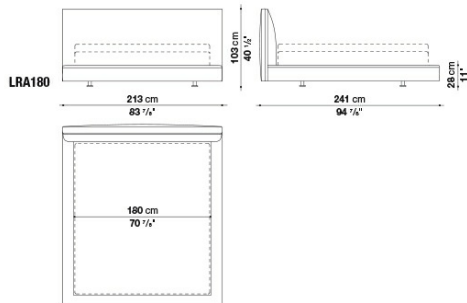

Technical drawings

LRA160

LRA170

LRA180

LRA200

CONTEXT