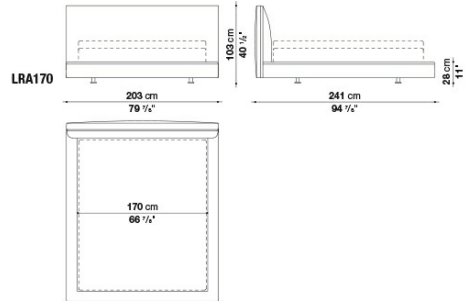

Technical drawings

LRA160

LRA170

LRA180

LRA200

CONTEXT