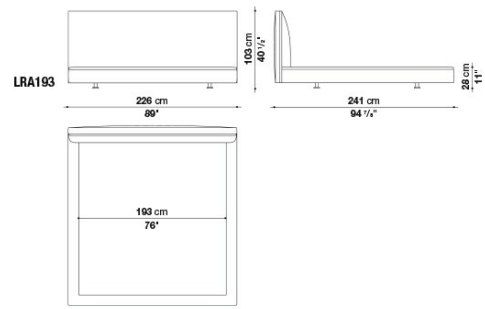

# Technical drawings

LRA160

LRA170

LRA180

LRA200

**CONTEXT**

LRA153

LRA193

210LRA160

210LRA170

210LRA180

210LRA200

**CONTEXT**

---

B&B Italia reserves the right to make technological and aesthetic improvements to its models, including changes to the sizes and materials, without notice. The technical drawings do not define the details of the product. The measurements shown are indicative and may undergo changes. In particular, the dimensions relevant to the padded parts are subject to usage tolerances over time caused by the normal adjustment of the padding. For the specific information, please contact the dealer closest to you.