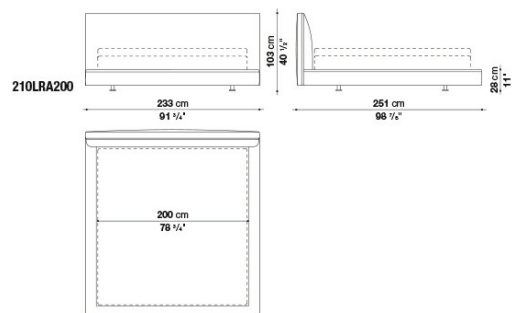

# Technical drawings

LRA160

LRA170

LRA180

LRA200

**CONTEXT**

LRA153

LRA193

210LRA160

210LRA170

210LRA180

210LRA200

**CONTEXT**

---

B&B Italia reserves the right to make technological and aesthetic improvements to its models, including changes to the sizes and materials, without notice. The technical drawings do not define the details of the product. The measurements shown are indicative and may undergo changes. In particular, the dimensions relevant to the padded parts are subject to usage tolerances over time caused by the normal adjustment of the padding. For the specific information, please contact the dealer closest to you.