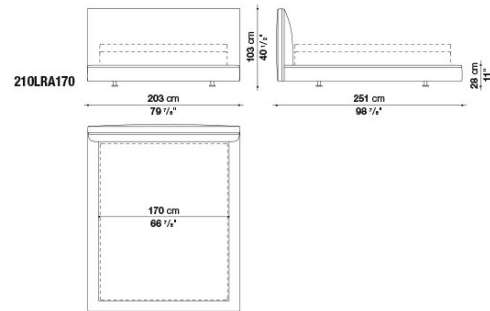

# Technical drawings

LRA160

LRA170

LRA180

LRA200

**CONTEXT**

LRA153

LRA193

210LRA160

210LRA170

210LRA180

210LRA200

**CONTEXT**

---

B&B Italia reserves the right to make technological and aesthetic improvements to its models, including changes to the sizes and materials, without notice. The technical drawings do not define the details of the product. The measurements shown are indicative and may undergo changes. In particular, the dimensions relevant to the padded parts are subject to usage tolerances over time caused by the normal adjustment of the padding. For the specific information, please contact the dealer closest to you.