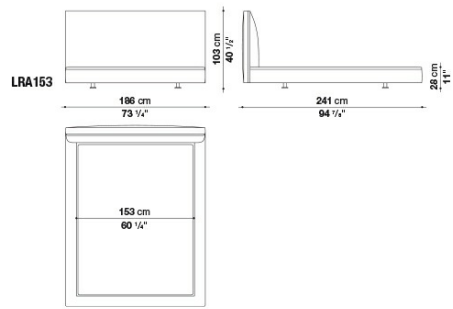

# Technical drawings

LRA160

LRA170

LRA180

LRA200

**CONTEXT**

LRA153

LRA193

210LRA160

210LRA170

210LRA180

210LRA200

**CONTEXT**

---

B&B Italia reserves the right to make technological and aesthetic improvements to its models, including changes to the sizes and materials, without notice. The technical drawings do not define the details of the product. The measurements shown are indicative and may undergo changes. In particular, the dimensions relevant to the padded parts are subject to usage tolerances over time caused by the normal adjustment of the padding. For the specific information, please contact the dealer closest to you.