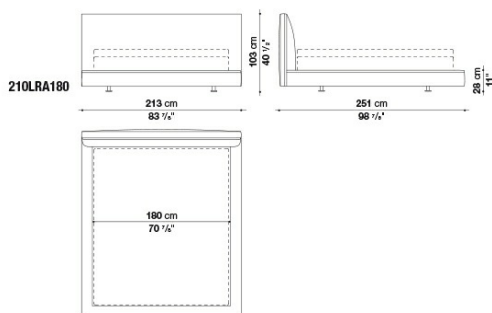

# Technical drawings

LRA160

LRA170

LRA180

LRA200

**CONTEXT**

LRA153

LRA193

210LRA160

210LRA170

210LRA180

210LRA200

**CONTEXT**

---

B&B Italia reserves the right to make technological and aesthetic improvements to its models, including changes to the sizes and materials, without notice. The technical drawings do not define the details of the product. The measurements shown are indicative and may undergo changes. In particular, the dimensions relevant to the padded parts are subject to usage tolerances over time caused by the normal adjustment of the padding. For the specific information, please contact the dealer closest to you.