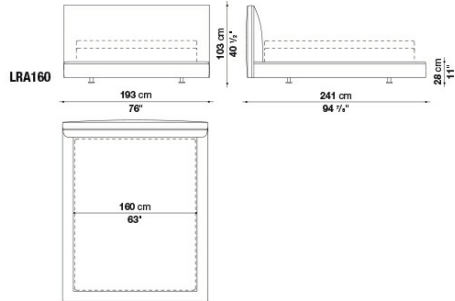

Technical drawings

LRA160