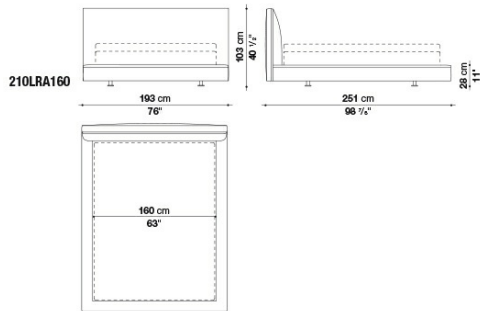

# Technical drawings

LRA160

LRA170

LRA180

LRA200

**CONTEXT**

LRA153

LRA193

210LRA160

210LRA170

210LRA180

210LRA200

**CONTEXT**

---

B&B Italia reserves the right to make technological and aesthetic improvements to its models, including changes to the sizes and materials, without notice. The technical drawings do not define the details of the product. The measurements shown are indicative and may undergo changes. In particular, the dimensions relevant to the padded parts are subject to usage tolerances over time caused by the normal adjustment of the padding. For the specific information, please contact the dealer closest to you.