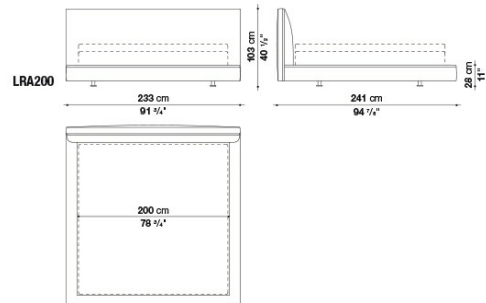

# Technical drawings

LRA160

LRA170

LRA180

LRA200

**CONTEXT**

LRA153

LRA193

210LRA160

210LRA170

210LRA180

210LRA200

**CONTEXT**

---

B&B Italia reserves the right to make technological and aesthetic improvements to its models, including changes to the sizes and materials, without notice. The technical drawings do not define the details of the product. The measurements shown are indicative and may undergo changes. In particular, the dimensions relevant to the padded parts are subject to usage tolerances over time caused by the normal adjustment of the padding. For the specific information, please contact the dealer closest to you.